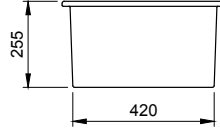

1360

Tezgah Altı Mutfak Eviyesi 68 cm
Undermount/Drop in Kitchen Sink 68 cm
Lavello Sottopiano 68 cm