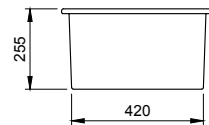

1362

Tezgah Altı Mutfak Eviyesi 81 cm
Undermount/Drop in Kitchen Sink 81 cm
Lavello Sottopiano 81 cm