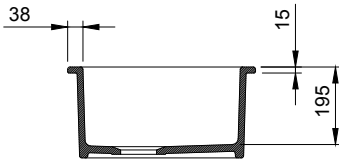

1361

Tezgah Altı Mutfak Eviyesi 47 cm
Undermount/Drop in Round Kitchen Sink 47 cm
Lavello Sottopiano Tondo 47 cm