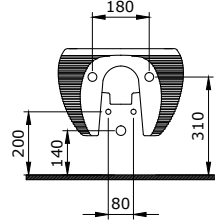

1413-001-0120

Strata Asma Bide
Strata Wall Hung Bidet
Strata Bidet Sospeso

1414-001-0125

Strata Lavabo 60 cm
Strata Bowl 60 cm
Strata Lavabo da Appoggio 60 cm

1416-001-0128

V-Tondo Rimless Asma Klozet 54 cm
V-Tondo Rimless Wall Hung Toilet 54 cm
V-Tondo Rimless Vaso Sospeso 54 cm