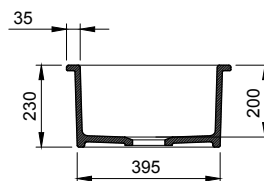

1358

Tezgah Altı Mutfak Eviyesi 30 cm
Undermount/Drop in Kitchen Sink 30 cm
Lavello Sottopiano 30 cm