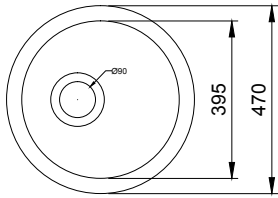

1361

Tezgah Altı Mutfak Eviyesi 47 cm
Undermount/Drop in Round Kitchen Sink 47 cm
Lavello Sottopiano Tondo 47 cm