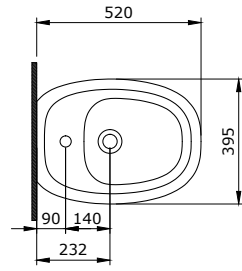

1413-001-0120

Strata Asma Bide
Strata Wall Hung Bidet
Strata Bidet Sospeso

1414-001-0125

Strata Lavabo 60 cm
Strata Bowl 60 cm
Strata Lavabo da Appoggio 60 cm

1416-001-0128

V-Tondo Rimless Asma Klozet 54 cm
V-Tondo Rimless Wall Hung Toilet 54 cm
V-Tondo Rimless Vaso Sospeso 54 cm