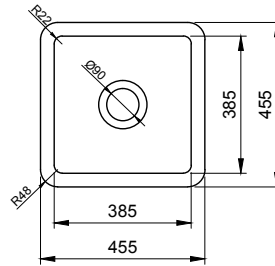

1358

Tezgah Altı Mutfak Eviyesi 30 cm
Undermount/Drop in Kitchen Sink 30 cm
Lavello Sottopiano 30 cm