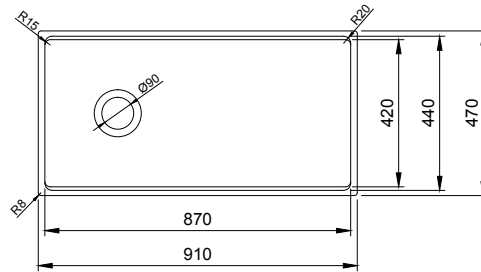

1504

Tezgah Önü Mutfak Eviyesi 91 cm
Apron Front Single Bowl Kitchen Sink
Con Vasca Singola Frontale 91 cm

1505

Tezgah Önü Mutfak Eviyesi 91 cm
Apron Front Single Bowl Kitchen Sink 91 cm
Con Vasca Doppio Frontale 91 cm