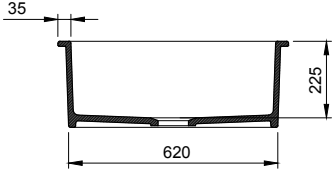

1360

Tezgah Altı Mutfak Eviyesi 68 cm
Undermount/Drop in Kitchen Sink 68 cm
Lavello Sottopiano 68 cm