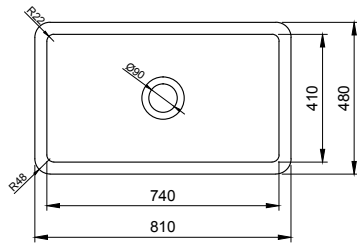

1362

Tezgah Altı Mutfak Eviyesi 81 cm
Undermount/Drop in Kitchen Sink 81 cm
Lavello Sottopiano 81 cm