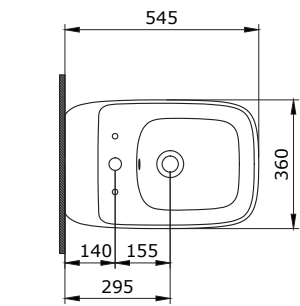

1410-001-0120

New Age Asma Bide
New Age Wall Hung Bidet
New Age Bidet Sospeso