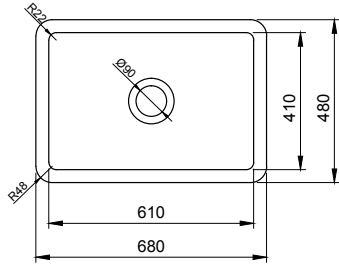

1360

Tezgah Altı Mutfak Eviyesi 68 cm
Undermount/Drop in Kitchen Sink 68 cm
Lavello Sottopiano 68 cm