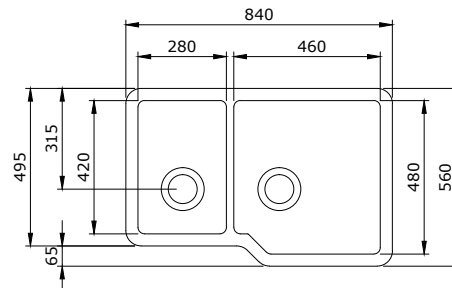

1506

Tezgah Altı Çift Gözlu Mutfak Eviyesi 85 cm
Undermount/Drop in Double Kitchen Sink 85 cm
Lavello Sottopiano Doppio 85 cm