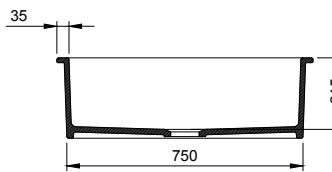

1362

Tezgah Altı Mutfak Eviyesi 81 cm
Undermount/Drop in Kitchen Sink 81 cm
Lavello Sottopiano 81 cm