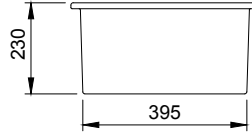

1361

Tezgah Altı Mutfak Eviyesi 47 cm
Undermount/Drop in Round Kitchen Sink 47 cm
Lavello Sottopiano Tondo 47 cm