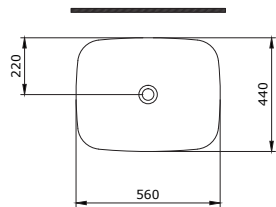

1409-001-0128

New Age Asma Klozet  
New Age Wall Hung Toilet  
New Age Vaso Sospeso

1410-001-0120

New Age Asma Bide  
New Age Wall Hung Bidet  
New Age Bidet Sospeso

1411-001-0125

New Age Lavabo 55 cm  
New Age Bowl 55 cm  
New Age Lavabo da Appoggio 55 cm