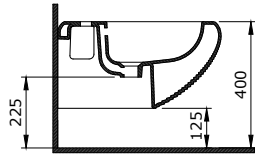

1413-001-0120

Strata Asma Bide
Strata Wall Hung Bidet
Strata Bidet Sospeso

1414-001-0125

Strata Lavabo 60 cm
Strata Bowl 60 cm
Strata Lavabo da Appoggio 60 cm

1416-001-0128

V-Tondo Rimless Asma Klozet 54 cm
V-Tondo Rimless Wall Hung Toilet 54 cm
V-Tondo Rimless Vaso Sospeso 54 cm