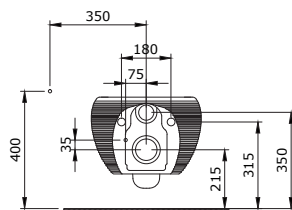

1409-001-0128

New Age Asma Klozet  
New Age Wall Hung Toilet  
New Age Vaso Sospeso

1410-001-0120

New Age Asma Bide  
New Age Wall Hung Bidet  
New Age Bidet Sospeso

1411-001-0125

New Age Lavabo 55 cm  
New Age Bowl 55 cm  
New Age Lavabo da Appoggio 55 cm