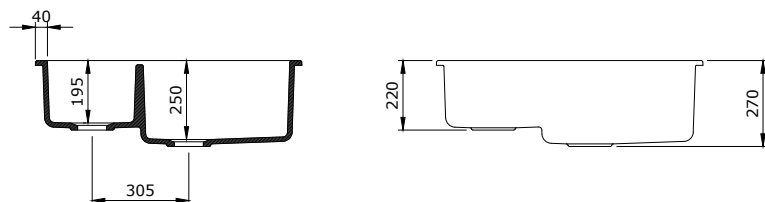

1506

Tezgah Altı Çift Gözlu Mutfak Eviyesi 85 cm
Undermount/Drop in Double Kitchen Sink 85 cm
Lavello Sottopiano Doppio 85 cm