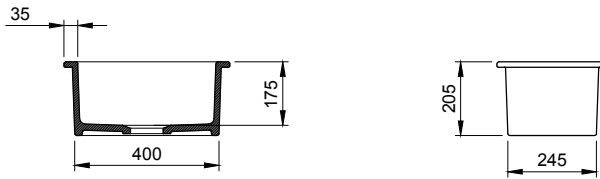

1358

Tezgah Altı Mutfak Eviyesi 30 cm
Undermount/Drop in Kitchen Sink 30 cm
Lavello Sottopiano 30 cm