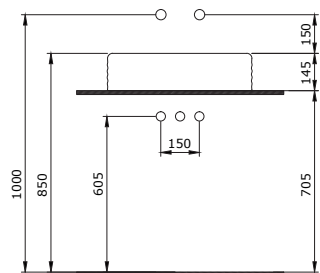

1409-001-0128

New Age Asma Klozet  
New Age Wall Hung Toilet  
New Age Vaso Sospeso

1410-001-0120

New Age Asma Bide  
New Age Wall Hung Bidet  
New Age Bidet Sospeso

1411-001-0125

New Age Lavabo 55 cm  
New Age Bowl 55 cm  
New Age Lavabo da Appoggio 55 cm