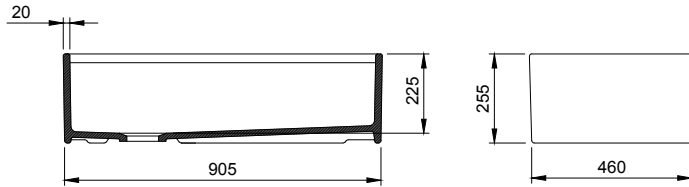

1504

Tezgah Önü Mutfak Eviyesi 91 cm
Apron Front Single Bowl Kitchen Sink
Con Vasca Singola Frontale 91 cm

1505

Tezgah Önü Mutfak Eviyesi 91 cm
Apron Front Single Bowl Kitchen Sink 91 cm
Con Vasca Doppio Frontale 91 cm