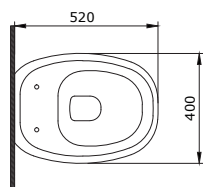

1409-001-0128

New Age Asma Klozet  
New Age Wall Hung Toilet  
New Age Vaso Sospeso

1410-001-0120

New Age Asma Bide  
New Age Wall Hung Bidet  
New Age Bidet Sospeso

1411-001-0125

New Age Lavabo 55 cm  
New Age Bowl 55 cm  
New Age Lavabo da Appoggio 55 cm