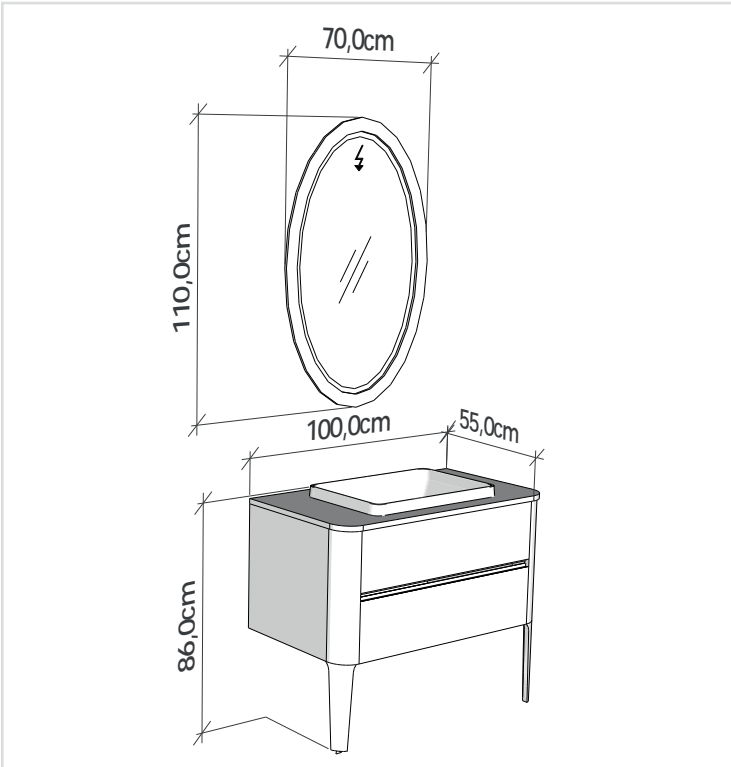

# Soft 100

Arte  
*collection*

**SOFT 140 cm**

Led aydınlatmalı dikdörtgen ayna.Yarım tezgah üstü seramik lavabo.  
*Rectangular Mirror with led illumination.Semi over counter ceramic washbasin.*

**SOFT 120 cm**

Led aydınlatmalı dikdörtgen ayna. Tezgah altı seramik lavabo.  
*Rectangular Mirror with led illumination.Under counter ceramic washbasin.*

**SOFT 100 cm**

Led aydınlatmalı elips ayna. Yarım tezgah üstü seramik lavabo.  
*Ellipse mirror with led illumination. Semi over counter ceramic washbasin.*