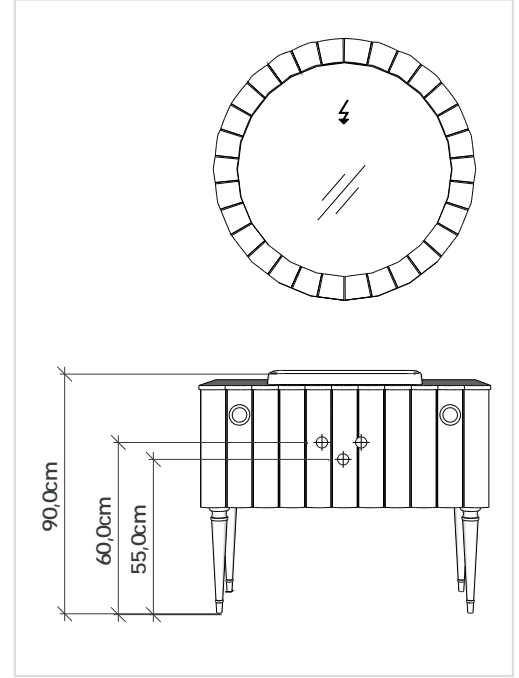

SHINE

Su tesisatı ölçüsü
Water installation dimension

Renk Seçenekleri / Color Options

Parlak Lake Renkler
Glossy Lacquer Colors

Beyaz
White

Duman Beyaz
Smoke White

Krem
Beige

Kapuçino
Cappucino

Açık Gri
Light Gray

Siyah
Black

Gri
Gray

Lacivert
Navy Blue

Nanopol Tezgah Seçenekleri / Nanopol Countertop Options

Beyaz
White

Krem
Beige

Lacivert
Navy Blue

Sahra
Sahara

Moka
Mocha

Antrasit
Anthracite

Siyah
Black