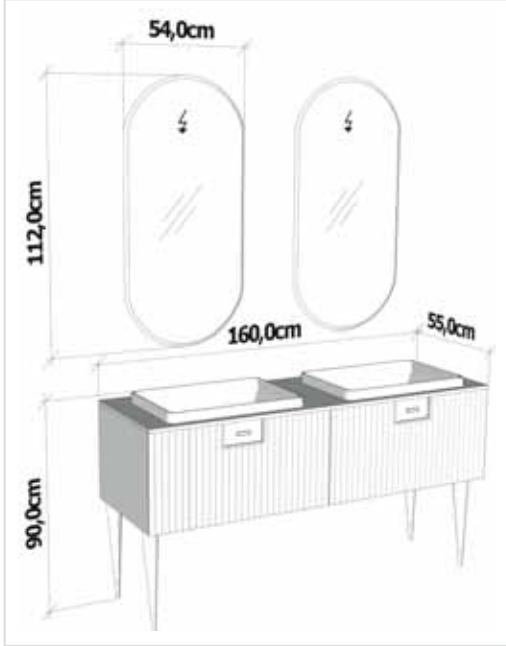

# Minas 120

**MİNAS 160 cm**

Led aydınlatmalı ayna.Nanopol tezgah.  
*Mirror with led illumination. Nanopol countertop.*

**MİNAS 120 cm**

Led aydınlatmalı ayna.Nanopol tezgah.  
*Mirror with led illumination. Nanopol countertop.*