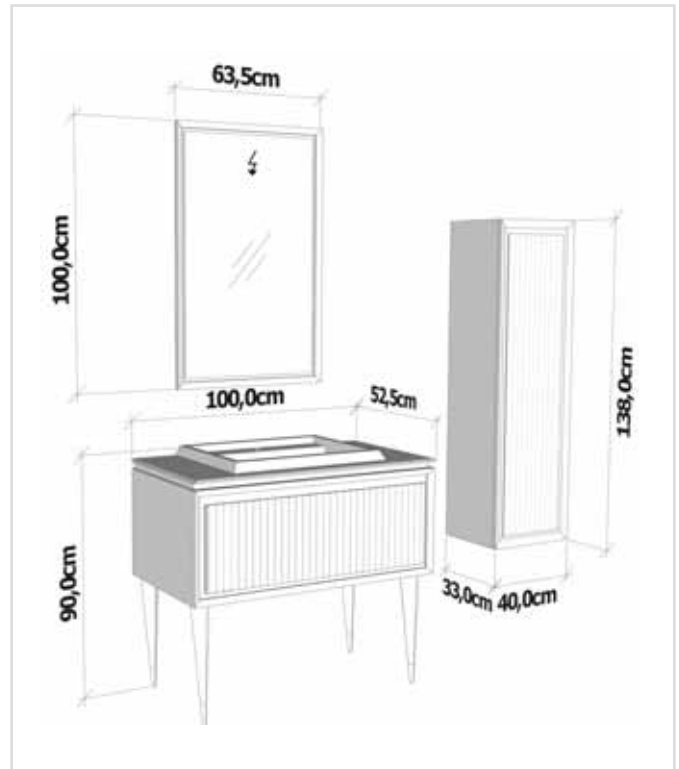

# Glamor 100

**GLAMOR 180 cm**

Led aydınlatmalı ayna.Yarım tezgah üstü nanopol lavabo.Nanopol tezgah.  
Mirror with led illumination. Nanopol semi over countertop washbasin.  
Nanopol countertop.

**GLAMOR 140 cm**

Led aydınlatmalı ayna.Yarım tezgah üstü nanopol lavabo.  
Nanopol tezgah.  
Mirror with led illumination. Nanopol semi over countertop washbasin.  
Nanopol countertop.

**GLAMOR 120 cm**

Led aydınlatmalı ayna.Yarım tezgah üstü nanopol lavabo.  
Nanopol tezgah.  
Mirror with led illumination. Nanopol semi over countertop washbasin.  
Nanopol countertop.

**GLAMOR 100 cm**

Led aydınlatmalı ayna.Yarım tezgah üstü nanopol lavabo.  
Nanopol tezgah.  
Mirror with led illumination. Nanopol semi over countertop washbasin.  
Nanopol countertop.