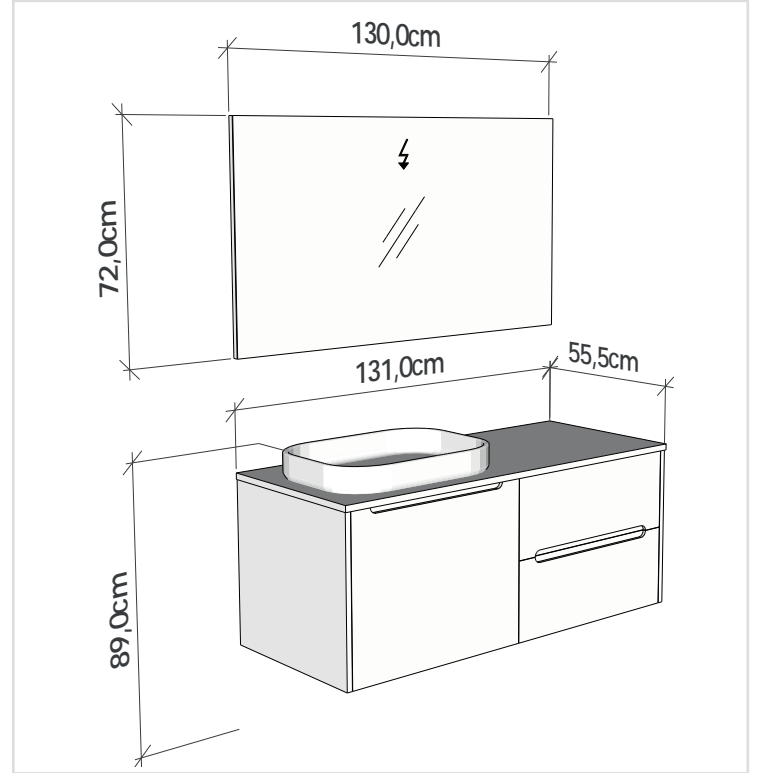

ARCADIA | 4600 cm

Led aydınlatmalı ayna. Tezgah üzeri dikdörtgen lavabo.
Mirror with led illumination. Rectangular basin overcounter.