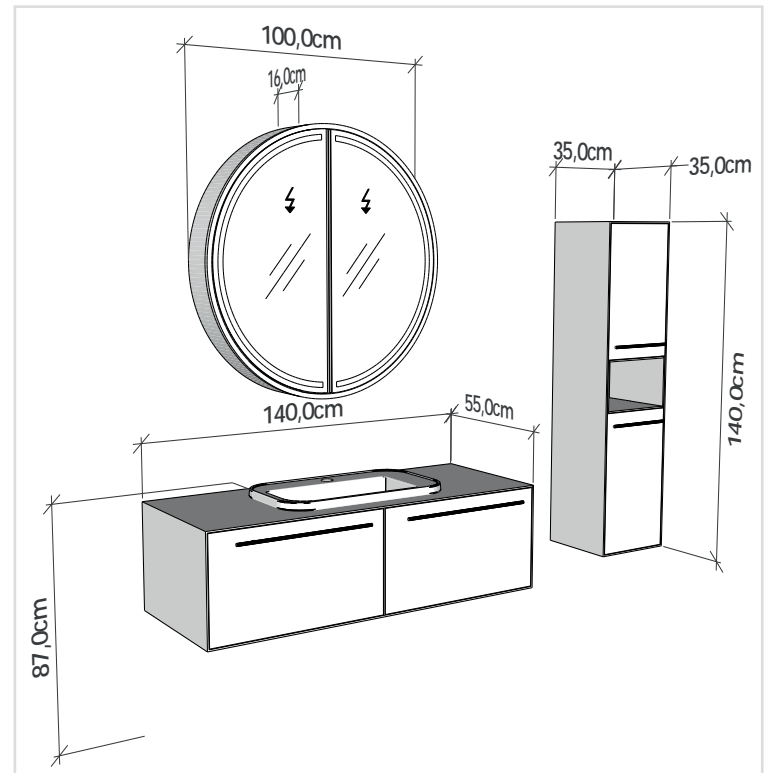

### Cam Tezgah Seçenekleri / Glass Countertop Options

Lita 160

Lita 140

Lita 120

Teknik Çizimler / *Technical Drawings*

**LİTA 160 cm**

Led aydınlatmalı ayna.Kompakt laminat gövde.  
Mirror with laminat illumination.Compact laminate body.

**LİTA 140 cm**

Led aydınlatmalı ayna dolabı.Kompakt laminat gövde.  
Mirror cabinet with led illumination.Compact laminate body.

**LİTA 120 cm**

Led aydınlatmalı ayna dolabı.Kompakt laminat gövde.  
*Mirror cabinet with led illumination.Compact laminate body.*