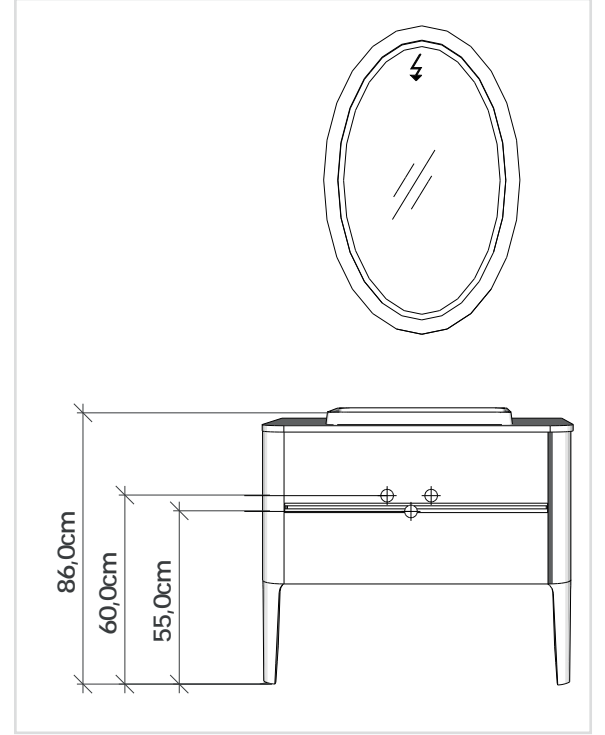

SOFT
Su tesisatı ölçüsü
Water installation dimension