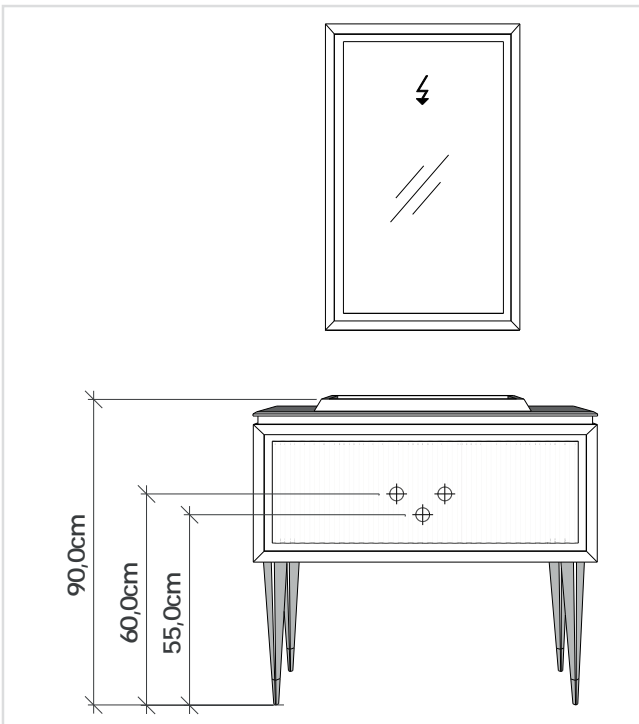

Nanopol Tezgah Seçenekleri / Nanopol Countertop Options

GLAMOR 100 cm
Su tesisatı ölçüsü
Water installation dimension