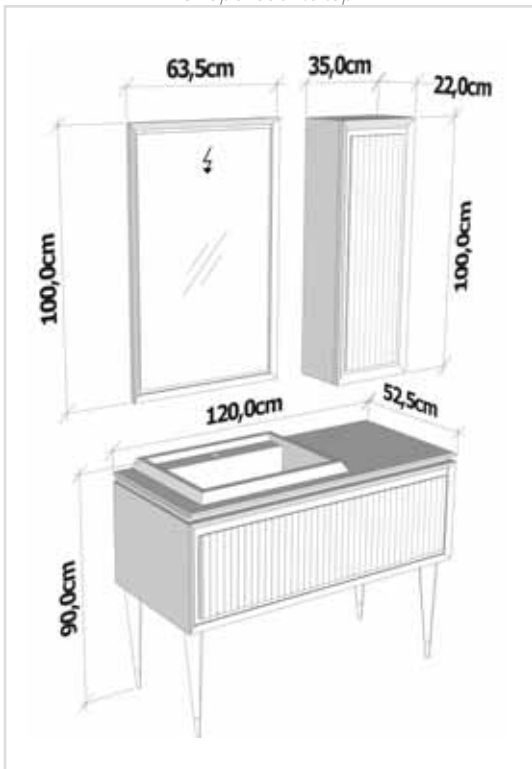

# Glamor 100

**GLAMOR 180 cm**

Led aydınlatmalı ayna.Yarım tezgah üstü nanopol lavabo.Nanopol tezgah.  
Mirror with led illumination. Nanopol semi over countertop washbasin.  
Nanopol countertop.

**GLAMOR 140 cm**

Led aydınlatmalı ayna.Yarım tezgah üstü nanopol lavabo.  
Nanopol tezgah.  
Mirror with led illumination. Nanopol semi over countertop washbasin.  
Nanopol countertop.

**GLAMOR 120 cm**

Led aydınlatmalı ayna.Yarım tezgah üstü nanopol lavabo.  
Nanopol tezgah.  
Mirror with led illumination. Nanopol semi over countertop washbasin.  
Nanopol countertop.