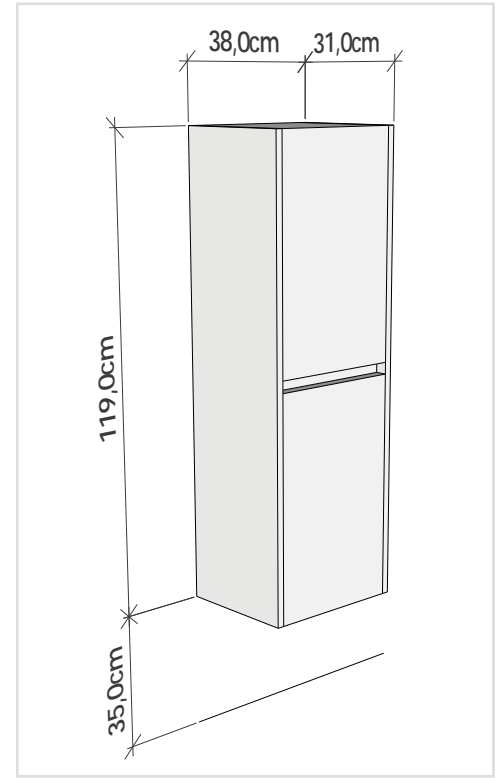

**LINEA 100 cm**

Led aydınlatmalı ayna. 51,5 cm derinlikli alt dolap.  
 Mirror with led illumination. Lower cabinet with 51.5 cm depth.

**LINEA 100 cm**

Led aydınlatmalı ayna. 40,5 cm derinlikli alt dolap.  
 Mirror with led illumination. Lower cabinet with 40.5 cm depth.

**LINEA 80 cm**

Led aydınlatmalı ayna. 40,5 cm derinlikli alt dolap.  
 Mirror with led illumination. Lower cabinet with 40.5 cm depth.

**LINEA 60 cm**

Led aydınlatmasız ayna. 51,5 cm derinlikli alt dolap.  
Mirror without led illumination.  
Lower cabinet with 51.5 cm depth.

**LINEA 60 cm**

Led aydınlatmasız ayna. 40,5 cm derinlikli alt dolap.  
Mirror without led illumination.  
Lower cabinet with 40.5 cm depth.

**LINEA**

Boy dolabı  
Tall cabinet

**LINEA**

Su tesisatı ölçüsü  
Water installation dimension