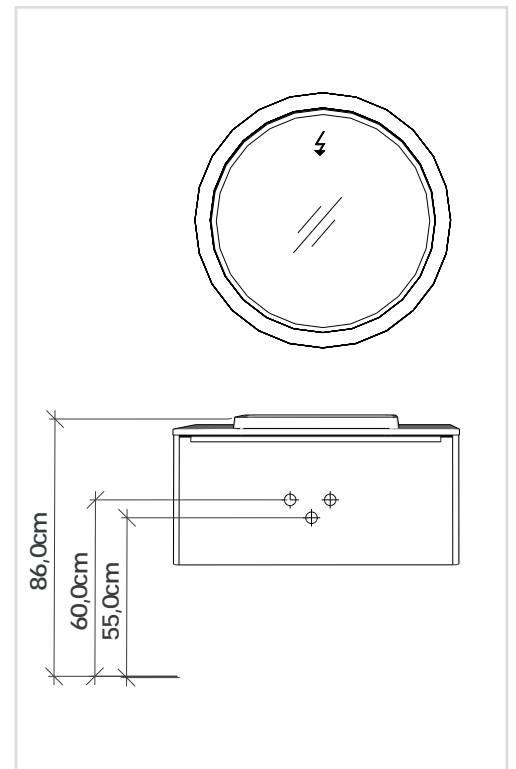

AQUA
Su tesisatı ölçüsü
Water installation dimension