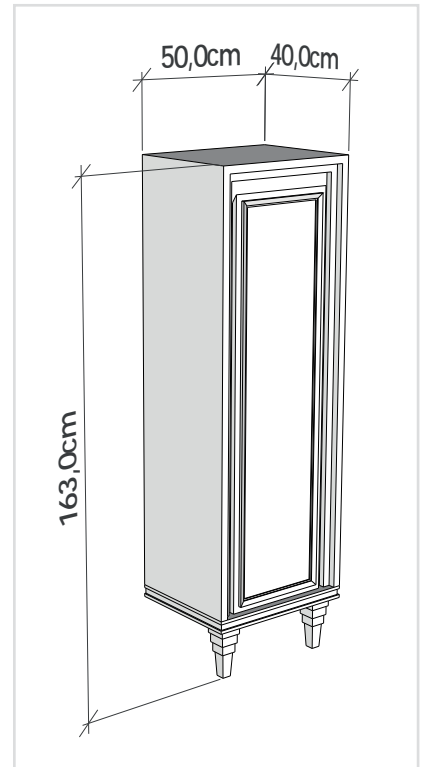

MAJESTIC

Boy dolabı
Tall cabinet