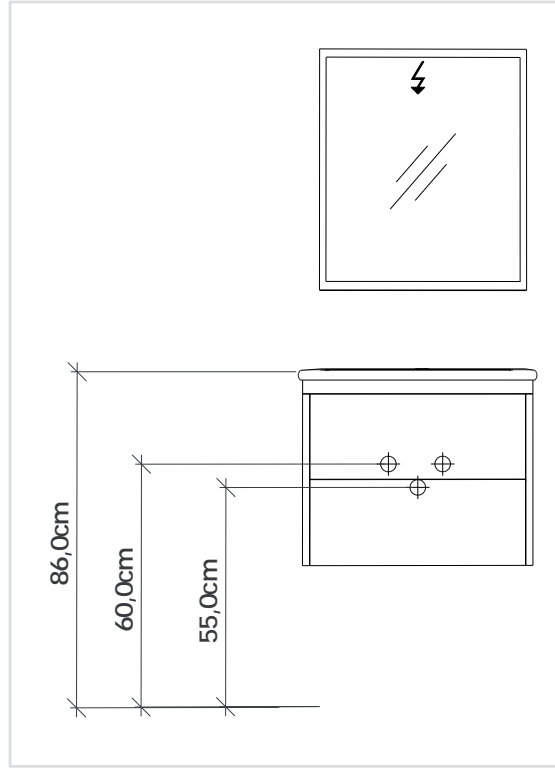

CARINE

Su tesisatı ölçüsü
Water installation dimension

Renk Seçenekleri / *Color Options*

Mat Lake Renkler
Matt Lacquer Colors

Beyaz
White

Jasmin
jasmine

Kaşmir
Cashmere

Yeşil
Green

Antrasit
Anthracite

Siyah
Black

Haki
Khaki