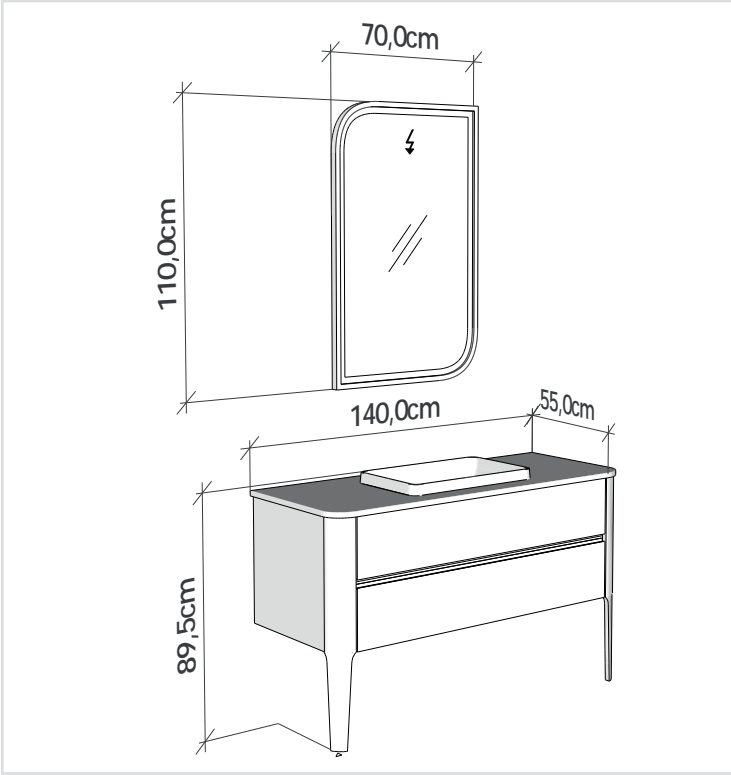

# Soft 100

Arte  
*collection*

**SOFT 140 cm**

Led aydınlatmalı dikdörtgen ayna.Yarım tezgah üstü seramik lavabo.  
*Rectangular Mirror with led illumination.Semi over counter ceramic washbasin.*

**SOFT 120 cm**