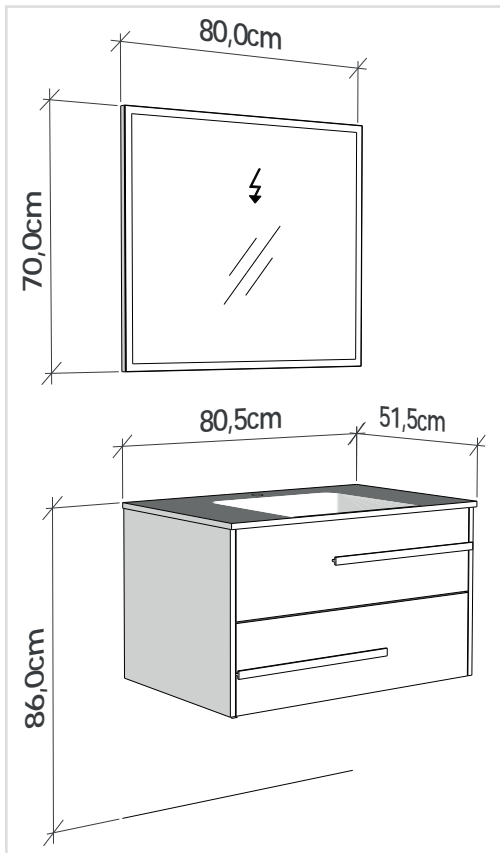

NEWLINE 80 cm
Led aydınlatmalı ayna.
Mirror with led illumination.