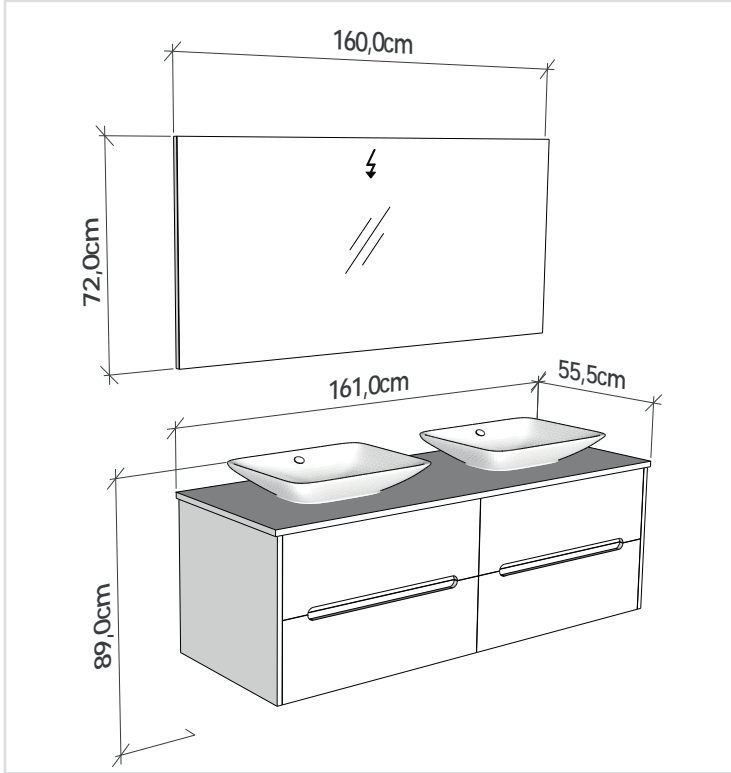

# Arte

*colle*

*lection*

Arcadia 14600

Arcadia 14700

Arte  
*collection*

**ARCADIA | 4500 cm**

Led aydınlatmalı ayna. Tezgah üzeri dikdörtgen çanak lavabo.  
*Mirror with led illumination. Rectangular bowl basin overcounter.*