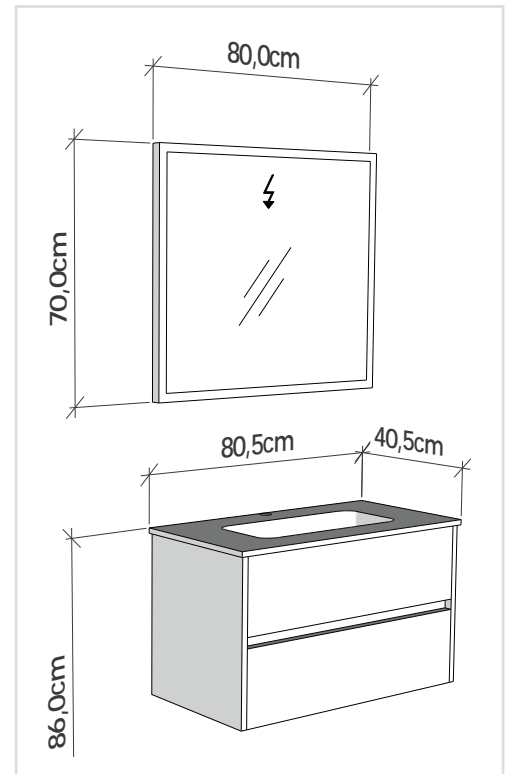

# Linea 60

**LINEA 120 cm**

Led aydınlatmalı ayna. 51,5 cm derinlikli alt dolap.  
 Mirror with led illumination. Lower cabinet with 51.5 cm depth.

**LINEA 120 cm**

Led aydınlatmalı ayna. 40,5 cm derinlikli alt dolap.  
 Mirror with led illumination. Lower cabinet with 40.5 cm depth.

**LINEA 100 cm**

Led aydınlatmalı ayna. 51,5 cm derinlikli alt dolap.  
 Mirror with led illumination. Lower cabinet with 51.5 cm depth.

**LINEA 100 cm**

Led aydınlatmalı ayna. 40,5 cm derinlikli alt dolap.  
 Mirror with led illumination. Lower cabinet with 40.5 cm depth.

**LINEA 80 cm**

Led aydınlatmalı ayna. 40,5 cm derinlikli alt dolap.  
 Mirror with led illumination. Lower cabinet with 40.5 cm depth.

**LINEA 60 cm**

Led aydınlatmasız ayna. 51,5 cm derinlikli alt dolap.  
Mirror without led illumination.  
Lower cabinet with 51.5 cm depth.