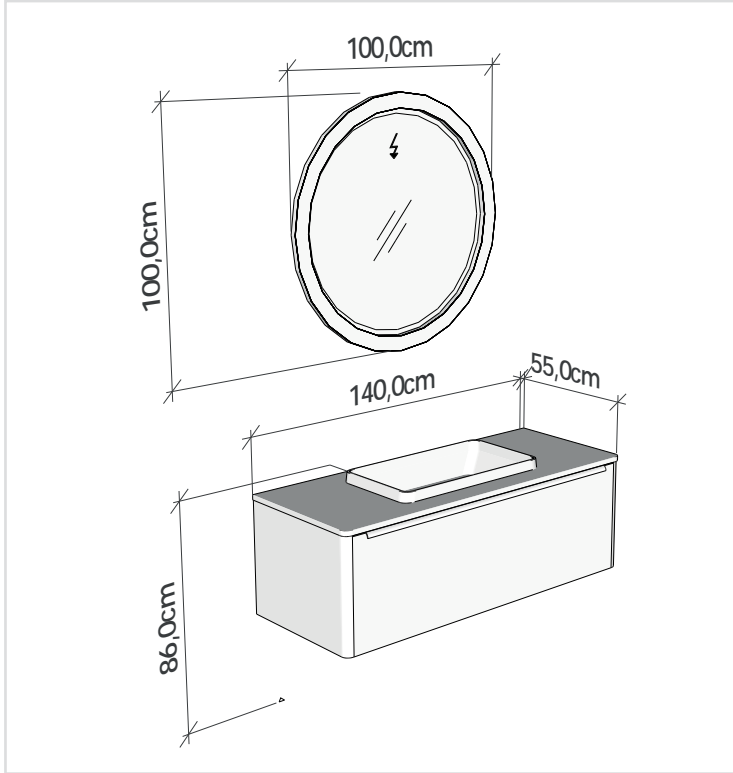

# Aqua 100

Arte  
*collection*

**AQUA 140 cm**  
Led aydınlatmalı ayna.  
*Mirror with illumination.*

**AQUA 120 cm**  
Led aydınlatmalı ayna.  
*Mirror with illumination.*

**AQUA 100 cm**  
Led aydınlatmalı ayna.  
*Mirror with illumination.*