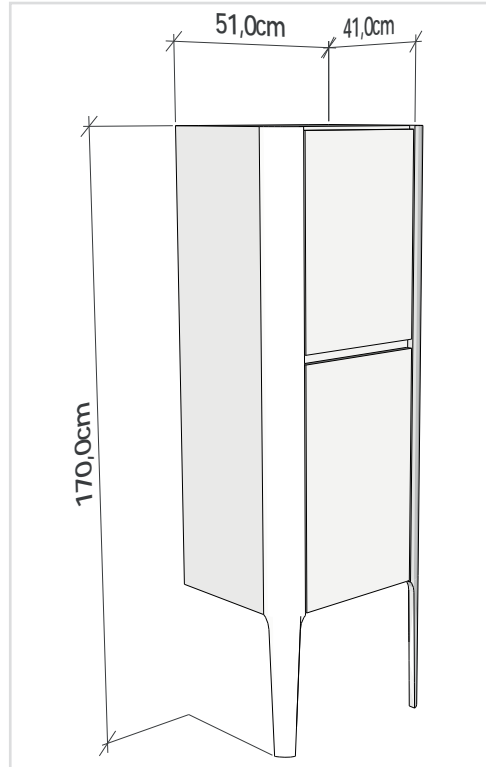

SOFT

Boy dolabı
Tall cabinet