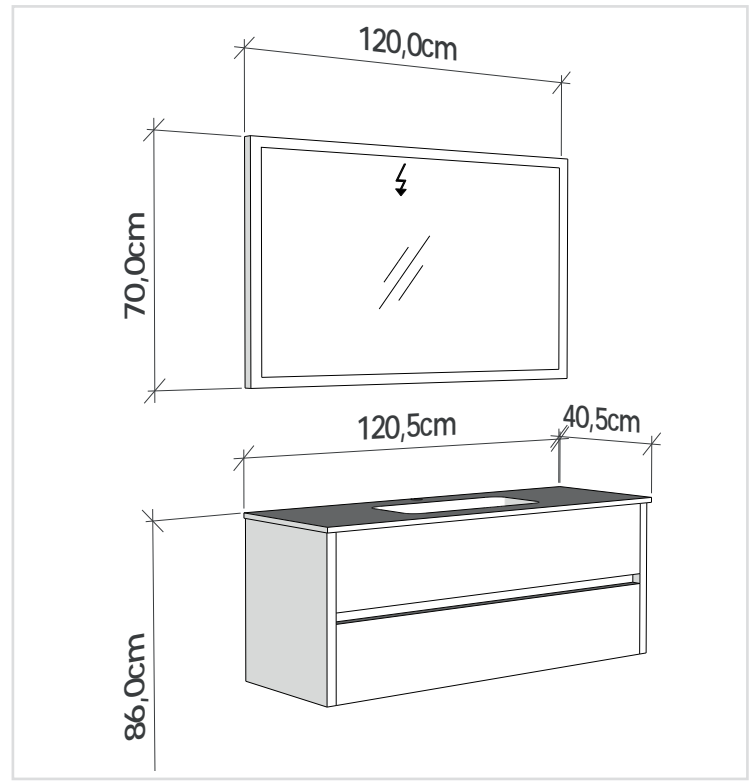

# Linea 60

**LINEA 120 cm**

Led aydınlatmalı ayna. 51,5 cm derinlikli alt dolap.  
 Mirror with led illumination. Lower cabinet with 51.5 cm depth.

**LINEA 120 cm**

Led aydınlatmalı ayna. 40,5 cm derinlikli alt dolap.  
 Mirror with led illumination. Lower cabinet with 40.5 cm depth.

**LINEA 100 cm**

Led aydınlatmalı ayna. 51,5 cm derinlikli alt dolap.  
 Mirror with led illumination. Lower cabinet with 51.5 cm depth.

**LINEA 100 cm**

Led aydınlatmalı ayna. 40,5 cm derinlikli alt dolap.  
 Mirror with led illumination. Lower cabinet with 40.5 cm depth.