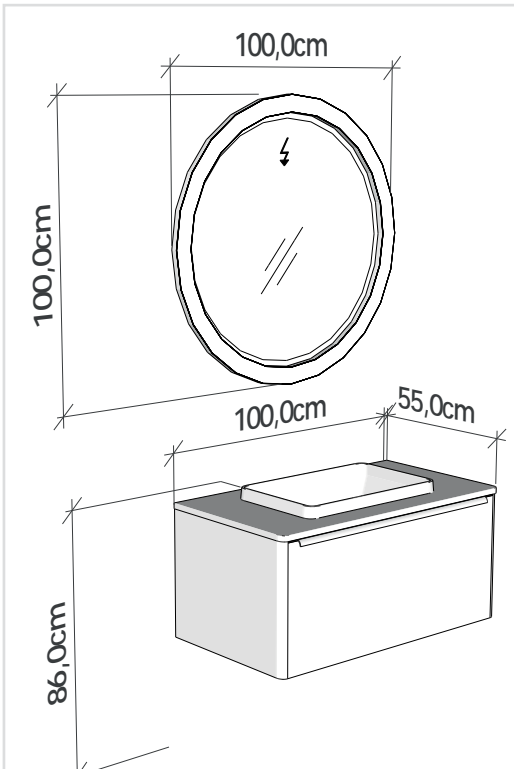

# Aqua 100

Arte  
*collection*

**AQUA 140 cm**  
Led aydınlatmalı ayna.  
*Mirror with illumination.*

**AQUA 120 cm**  
Led aydınlatmalı ayna.  
*Mirror with illumination.*

**AQUA 100 cm**  
Led aydınlatmalı ayna.  
*Mirror with illumination.*