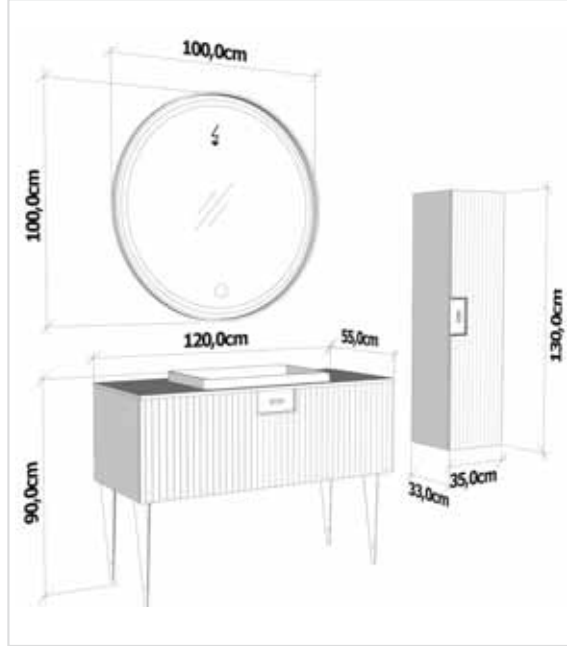

# Minas 120

**MİNAS 160 cm**

Led aydınlatmalı ayna.Nanopol tezgah.  
*Mirror with led illumination. Nanopol countertop.*

**MİNAS 120 cm**

Led aydınlatmalı ayna.Nanopol tezgah.  
*Mirror with led illumination. Nanopol countertop.*