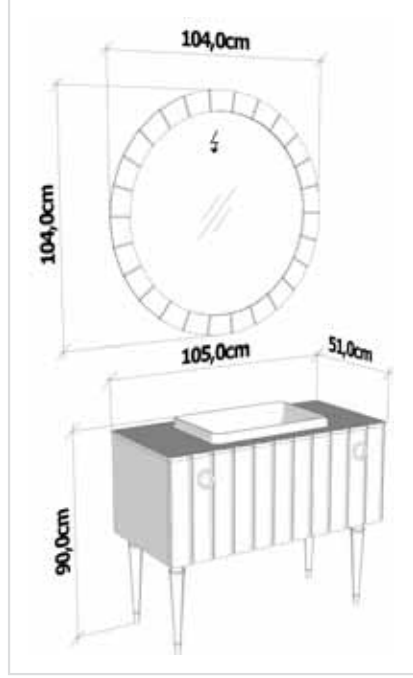

SHINE 105 cm

Led aydınlatmalı ayna.Nanopol tezgah.
Mirror with led illumination. Nanopol countertop.