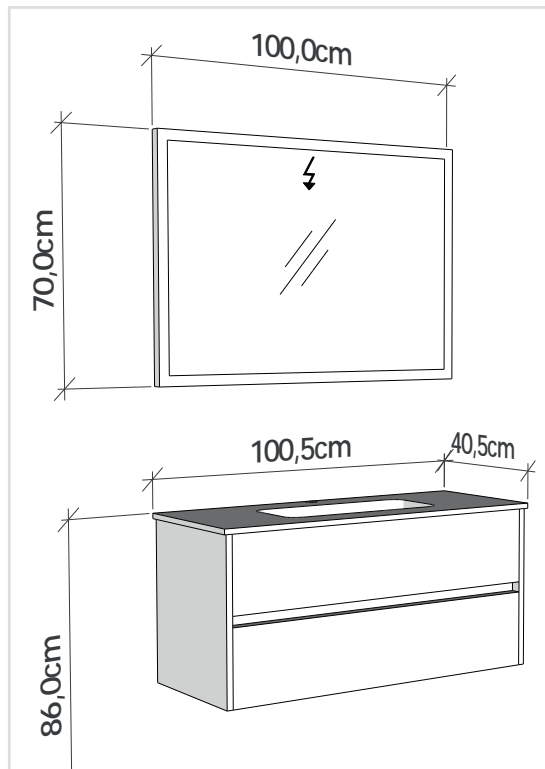

# Linea 60

**LINEA 120 cm**

Led aydınlatmalı ayna. 51,5 cm derinlikli alt dolap.  
 Mirror with led illumination. Lower cabinet with 51.5 cm depth.

**LINEA 120 cm**

Led aydınlatmalı ayna. 40,5 cm derinlikli alt dolap.  
 Mirror with led illumination. Lower cabinet with 40.5 cm depth.

**LINEA 100 cm**

Led aydınlatmalı ayna. 51,5 cm derinlikli alt dolap.  
 Mirror with led illumination. Lower cabinet with 51.5 cm depth.

**LINEA 100 cm**

Led aydınlatmalı ayna. 40,5 cm derinlikli alt dolap.  
 Mirror with led illumination. Lower cabinet with 40.5 cm depth.