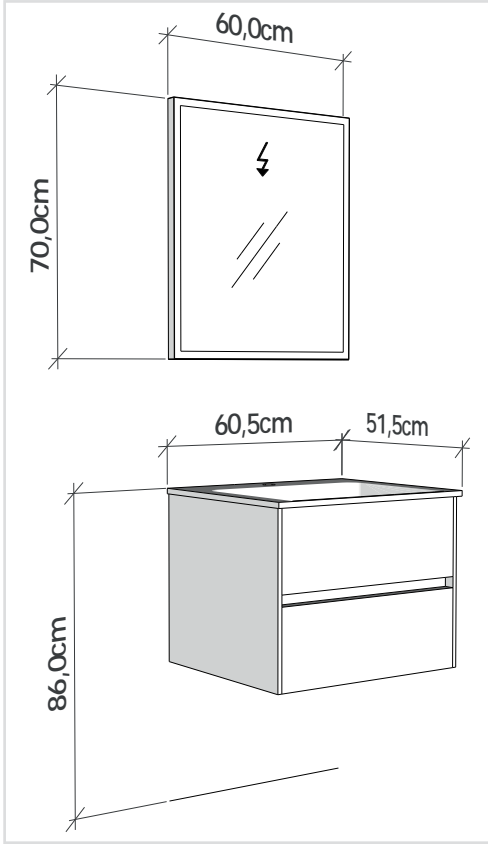

# Linea 60

**LINEA 120 cm**

Led aydınlatmalı ayna. 51,5 cm derinlikli alt dolap.  
 Mirror with led illumination. Lower cabinet with 51.5 cm depth.

**LINEA 120 cm**

Led aydınlatmalı ayna. 40,5 cm derinlikli alt dolap.  
 Mirror with led illumination. Lower cabinet with 40.5 cm depth.

**LINEA 100 cm**

Led aydınlatmalı ayna. 51,5 cm derinlikli alt dolap.  
 Mirror with led illumination. Lower cabinet with 51.5 cm depth.

**LINEA 100 cm**

Led aydınlatmalı ayna. 40,5 cm derinlikli alt dolap.  
 Mirror with led illumination. Lower cabinet with 40.5 cm depth.

**LINEA 80 cm**

Led aydınlatmalı ayna. 40,5 cm derinlikli alt dolap.  
 Mirror with led illumination. Lower cabinet with 40.5 cm depth.

**LINEA 60 cm**

Led aydınlatmasız ayna. 51,5 cm derinlikli alt dolap.  
Mirror without led illumination.  
Lower cabinet with 51.5 cm depth.