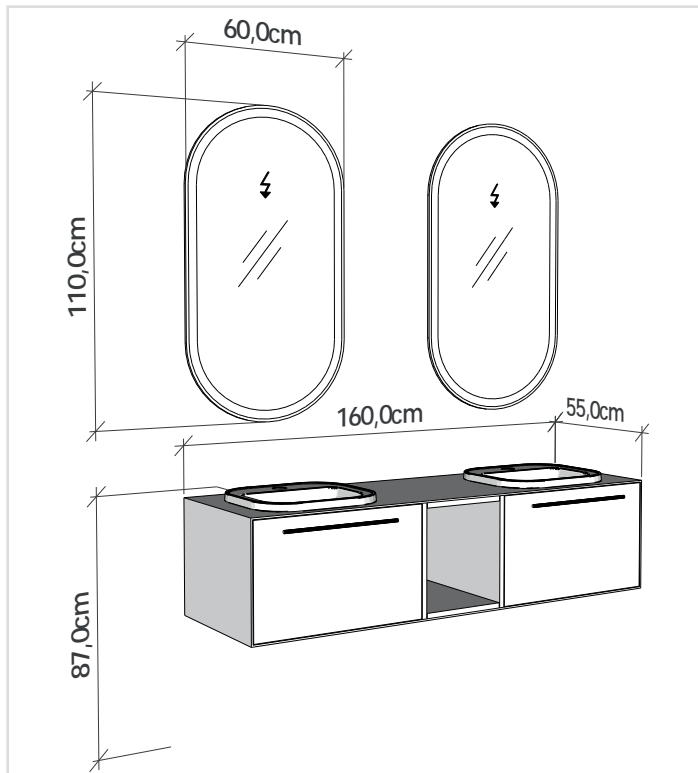

### Cam Tezgah Seçenekleri / Glass Countertop Options

Lita 160

Lita 140

Lita 120

Teknik Çizimler / *Technical Drawings*

**LİTA 160 cm**

Led aydınlatmalı ayna.Kompakt laminat gövde.  
Mirror with laminat illumination.Compact laminate body.