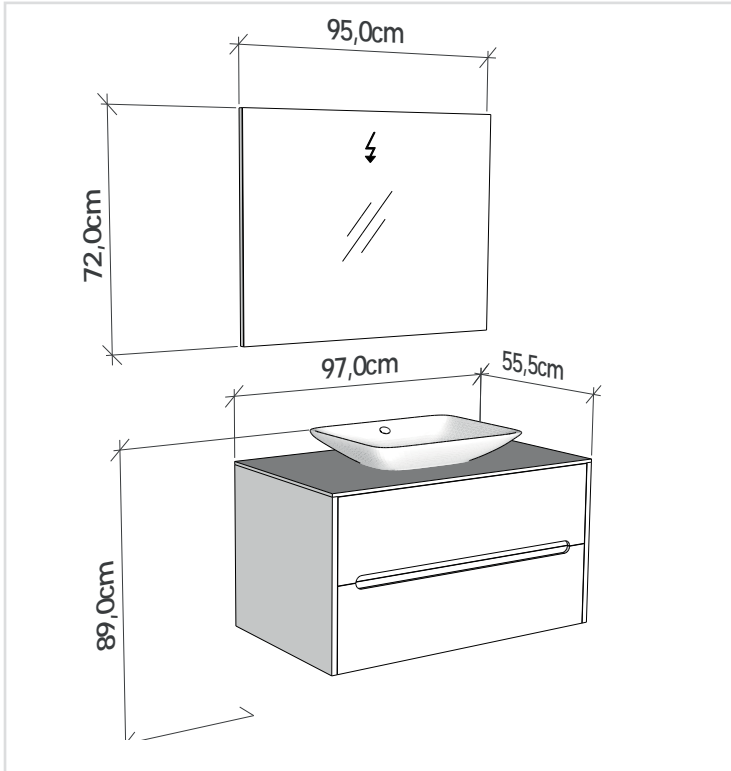

ARCADIA | 4700 cm

Led aydınlatmalı ayna. Tezgah üzeri dikdörtgen çanak lavabo.
Mirror with led illumination. Rectangular bowl basin overcounter.