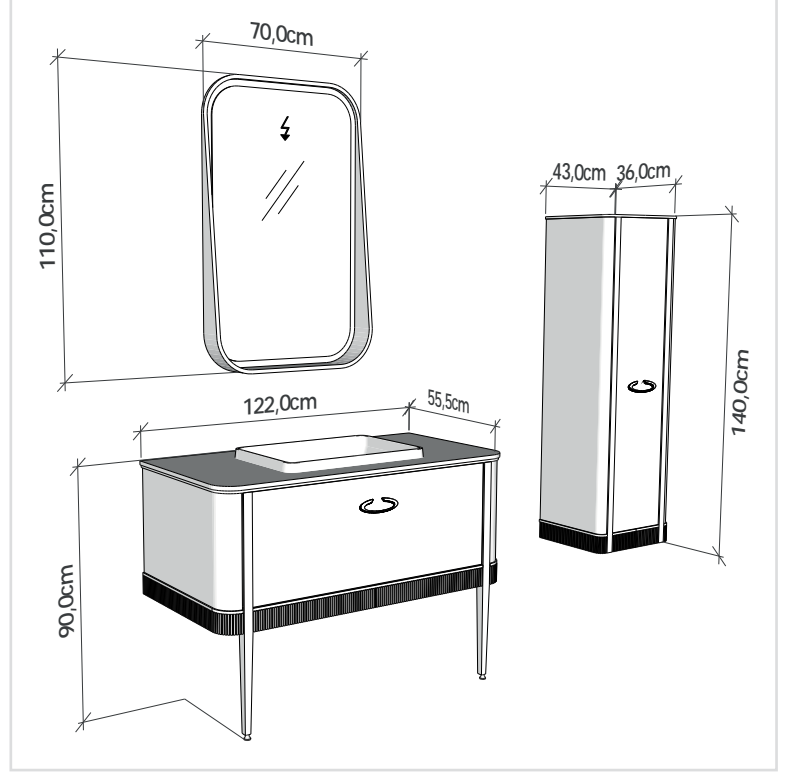

# Rubino 120

**RUBINO 140 cm**

Led aydınlatmalı aynaAyaklı alt modül.  
Mirror with led illumination. Lower cabinet with legs.

**RUBINO 120 cm**

Led aydınlatmalı aynaAyaklı alt modül.  
Mirror with led illumination. Lower cabinet with legs.