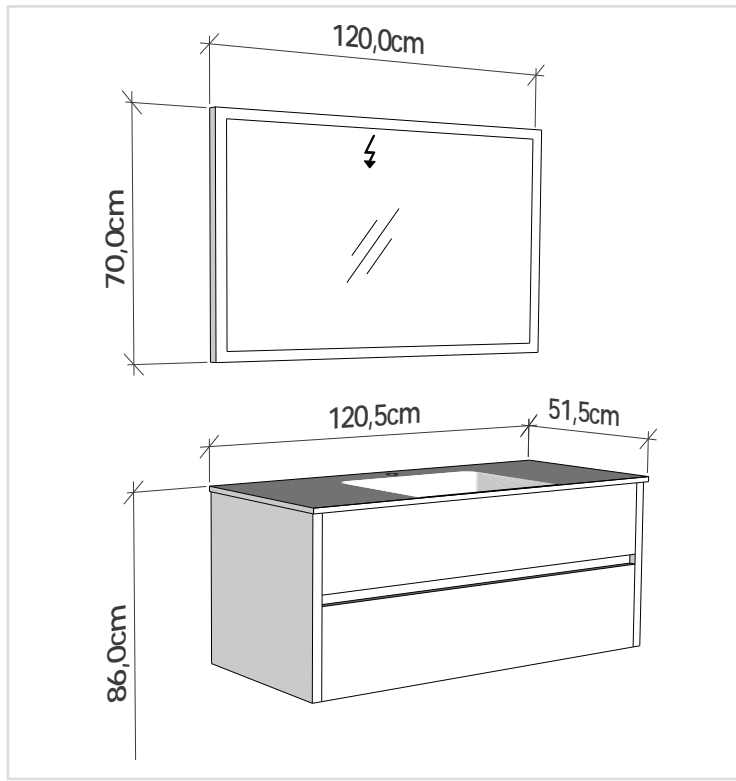

# Linea 60

**LINEA 120 cm**

Led aydınlatmalı ayna. 51,5 cm derinlikli alt dolap.  
 Mirror with led illumination. Lower cabinet with 51.5 cm depth.

**LINEA 120 cm**

Led aydınlatmalı ayna. 40,5 cm derinlikli alt dolap.  
 Mirror with led illumination. Lower cabinet with 40.5 cm depth.