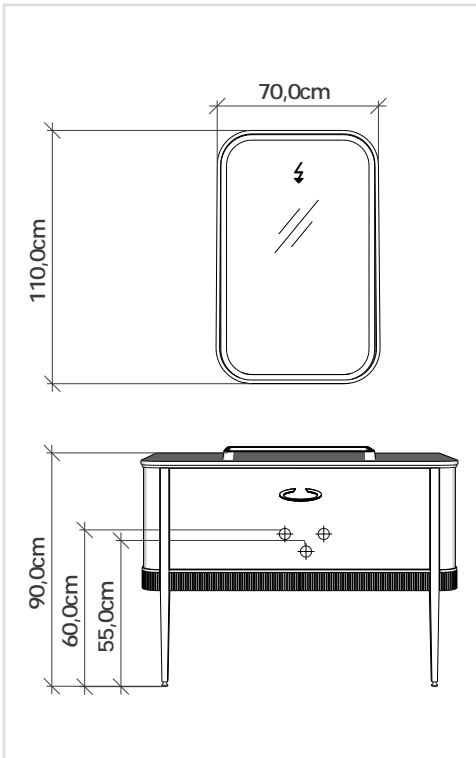

RUBINO

Su tesisatı ölçüsü
Water installation dimension