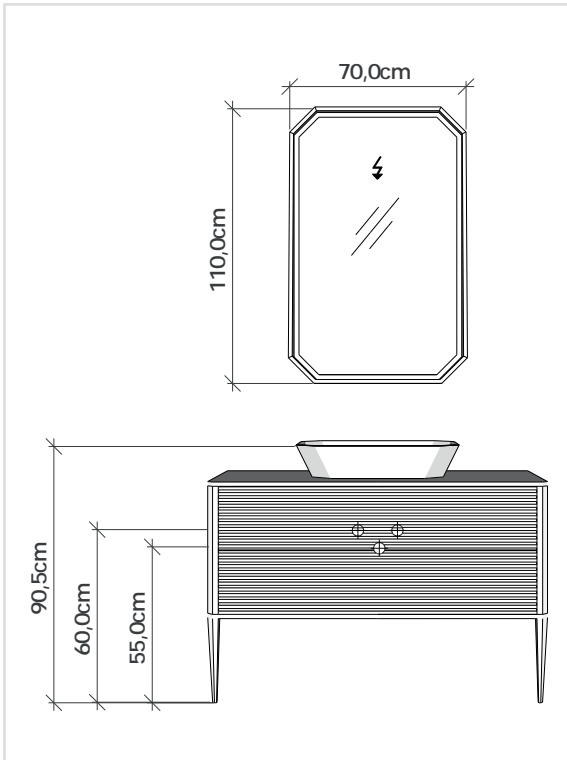

# Krea 120

**KREA 140 cm**

Led aydınlatmalı ayna. Ayaklı alt modül.  
Kuars tezgah grapol lavabo  
Mirror with led illumination. Lower cabinet with legs.  
Quartz countertop & grapol washbasin.

**KREA 120 cm**

Led aydınlatmalı ayna. Ayaklı alt modül.  
Mermer tezgah grapol lavabo  
Mirror with led illumination. Lower cabinet with legs.  
Marble countertop & grapol washbasin.

**KREA**

Su tesisatı ölçüsü  
Water installation dimension