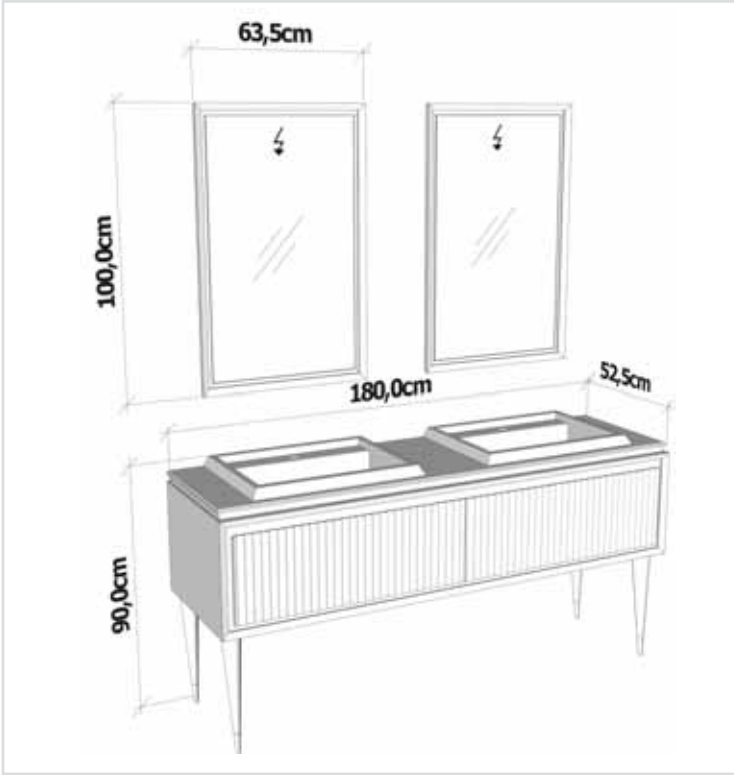

# Glamor 100

**GLAMOR 180 cm**

Led aydınlatmalı ayna.Yarım tezgah üstü nanopol lavabo.Nanopol tezgah.  
Mirror with led illumination. Nanopol semi over countertop washbasin.  
Nanopol countertop.

**GLAMOR 140 cm**