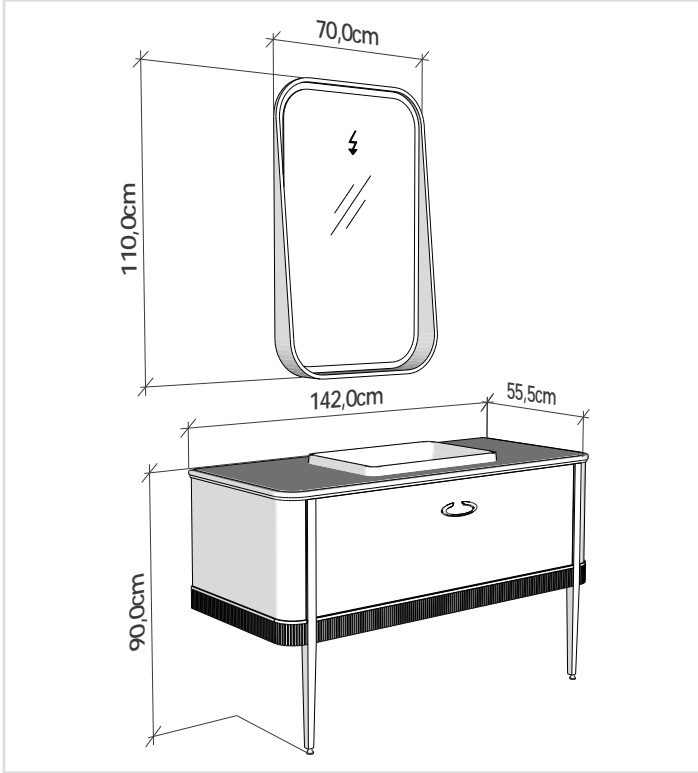

# Rubino 120

**RUBINO 140 cm**

Led aydınlatmalı aynaAyaklı alt modül.  
Mirror with led illumination. Lower cabinet with legs.

**RUBINO 120 cm**

Led aydınlatmalı aynaAyaklı alt modül.  
Mirror with led illumination. Lower cabinet with legs.