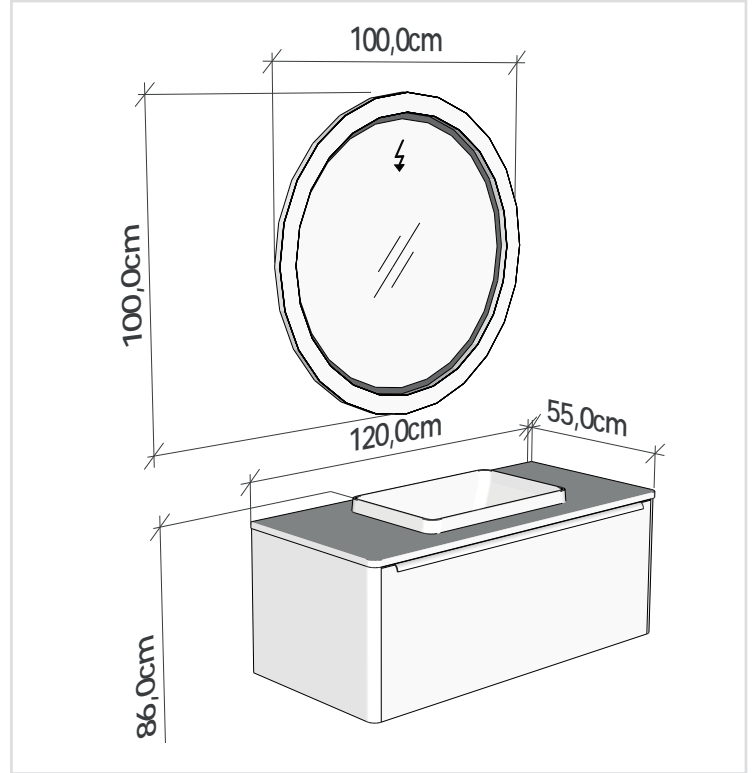

# Aqua 100

Arte  
*collection*

**AQUA 140 cm**  
Led aydınlatmalı ayna.  
*Mirror with illumination.*

**AQUA 120 cm**  
Led aydınlatmalı ayna.  
*Mirror with illumination.*

**AQUA 100 cm**  
Led aydınlatmalı ayna.  
*Mirror with illumination.*