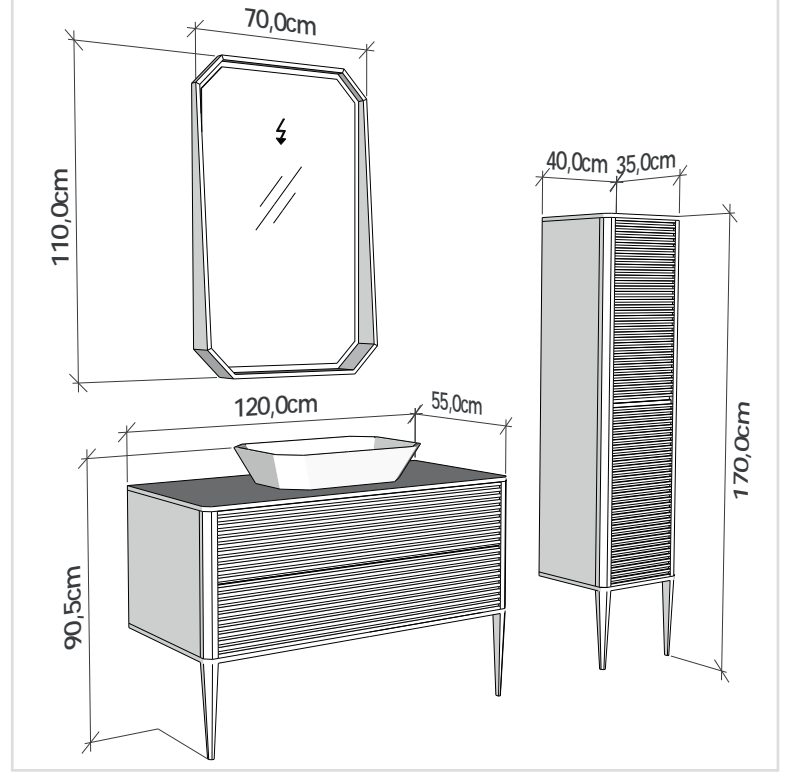

# Krea 120

**KREA 140 cm**

Led aydınlatmalı ayna. Ayaklı alt modül.  
Kuars tezgah grapol lavabo  
Mirror with led illumination. Lower cabinet with legs.  
Quartz countertop & grapol washbasin.

**KREA 120 cm**

Led aydınlatmalı ayna. Ayaklı alt modül.  
Mermer tezgah grapol lavabo  
Mirror with led illumination. Lower cabinet with legs.  
Marble countertop & grapol washbasin.

**KREA**

Su tesisatı ölçüsü  
Water installation dimension