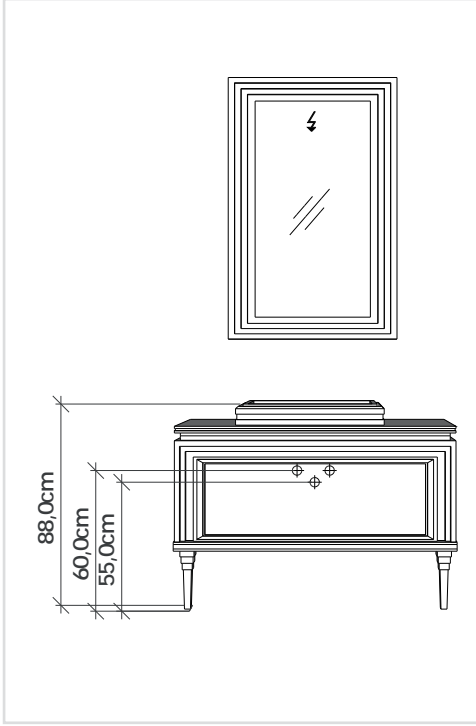

MAJESTIC

Su tesisatı ölçüsü
Water installation dimension

Metalik Lake Renkler
Metalic Lacquer Colors

Metalik İnci Beyaz
Metalic Pearl White

Metalik Yeşil
Metalic Green

Metalik Gri
Metalic Gray

Metalik Bordo
Metalic Claret Red

Mat Lake Renkler
Matt Lacquer Colors

Antrasit
Anthracite

Altın Varak
Gold Foil

Gümüş Varak
Silver Foil

Varaklar
Foils

Beyaz
White

Duman Beyaz
Smoke White

Krem
Beige

Kapuçino
Cappucino

Açık Gri
Light Gray

Siyah
Black

Haki
Kahaki

Tezgah Seçenekleri / *Countertop Options*

Mermer Seçenekleri / *Marble Options*

Afyon Beyaz
Afyon White

Bianco Carrera
Bianco Carrera

Emprador Light
Emprador Light

Bruno Perla
Bruno Perla

Toros Siyah
Toros Black

Portoro Gold
Portoro Gold

Portoro Gri
Portoro Grey

Akrilik Tezgah Seçenekleri / *Acrylic Countertop Options*

Beyaz
White