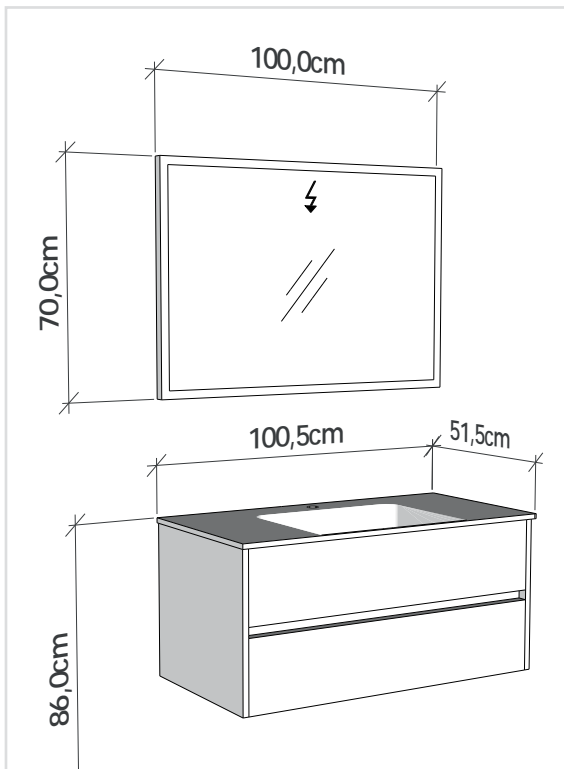

LINEA 100 cm

Led aydınlatmalı ayna. 51,5 cm derinlikli alt dolap.
Mirror with led illumination. Lower cabinet with 51.5 cm depth.