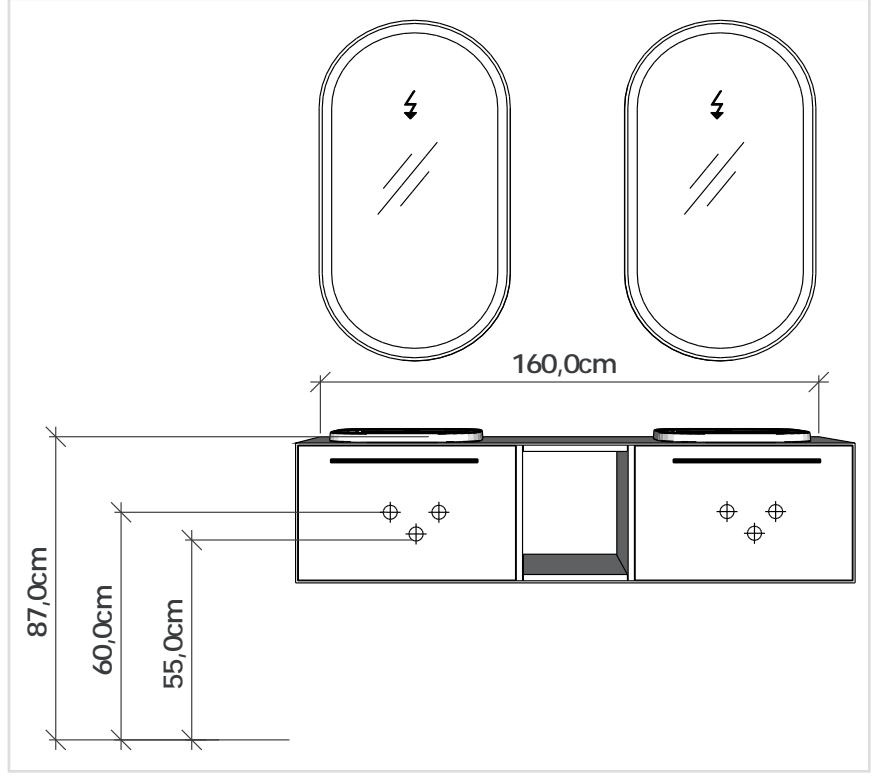

LİTA

Su tesisatı ölçüsü
Water installation dimension