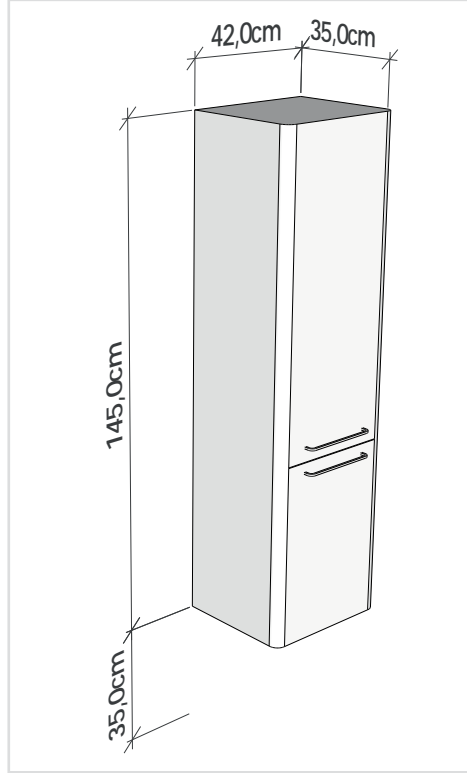

PERLA

Boy dolabı
Tall cabinet