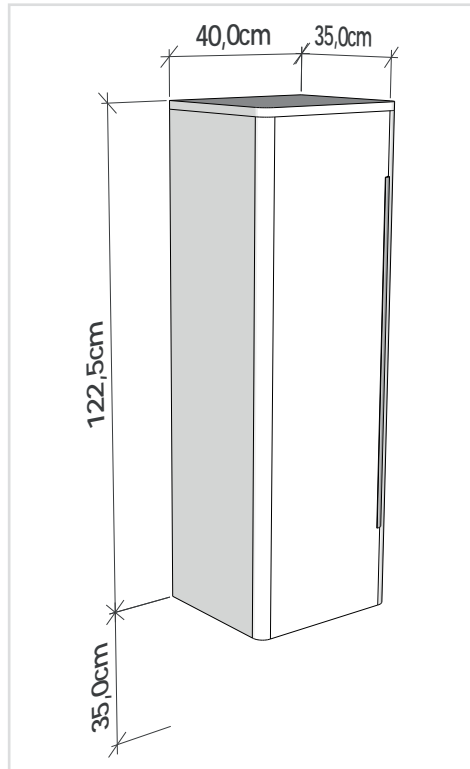

AQUA
Boy dolabı
Tall cabinet