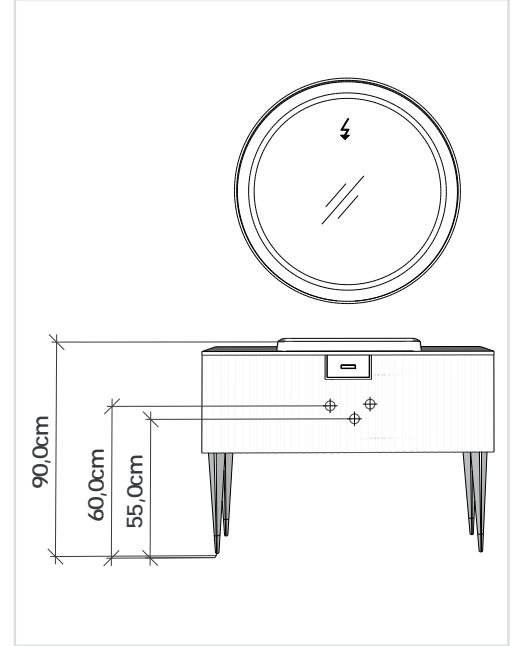

MİNAS

Su tesisatı ölçüsü
Water installation dimension

Renk Seçenekleri / *Color Options*

Parlak Lake Renkler
Glossy Lacquer Colors

Beyaz
White

Duman Beyaz
Smoke White

Krem
Beige

Kapuçino
Cappucino

Açık Gri
Light Gray

Siyah
Black

Gri
Gray

Nanopol Tezgah Seçenekleri / *Nanopol Countertop Options*

Beyaz
White

Krem
Beige

Sahra
Sahara

Moka
Mocha

Antrasit
Anthracite

Siyah
Black