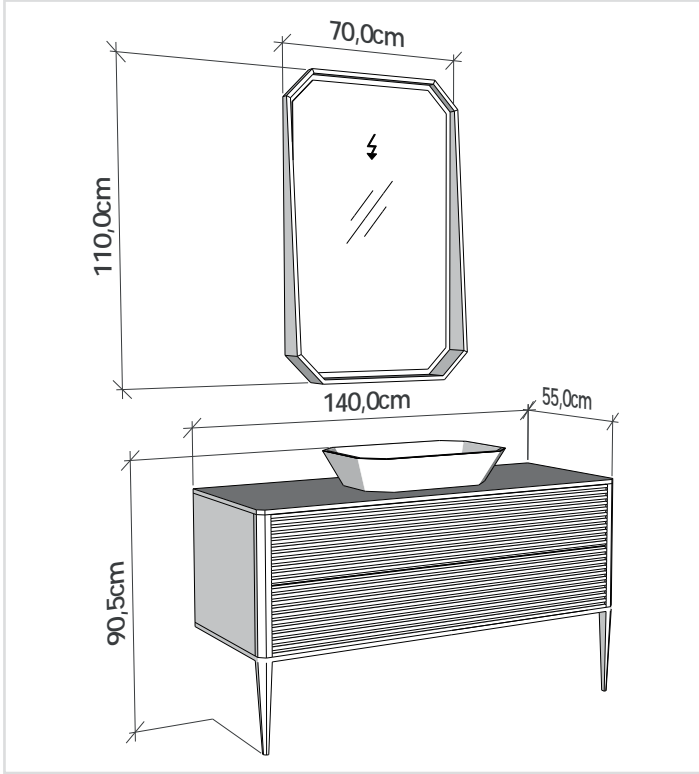

# Krea 120

**KREA 140 cm**

Led aydınlatmalı ayna. Ayaklı alt modül.  
Kuars tezgah grapol lavabo  
Mirror with led illumination. Lower cabinet with legs.  
Quartz countertop & grapol washbasin.

**KREA 120 cm**