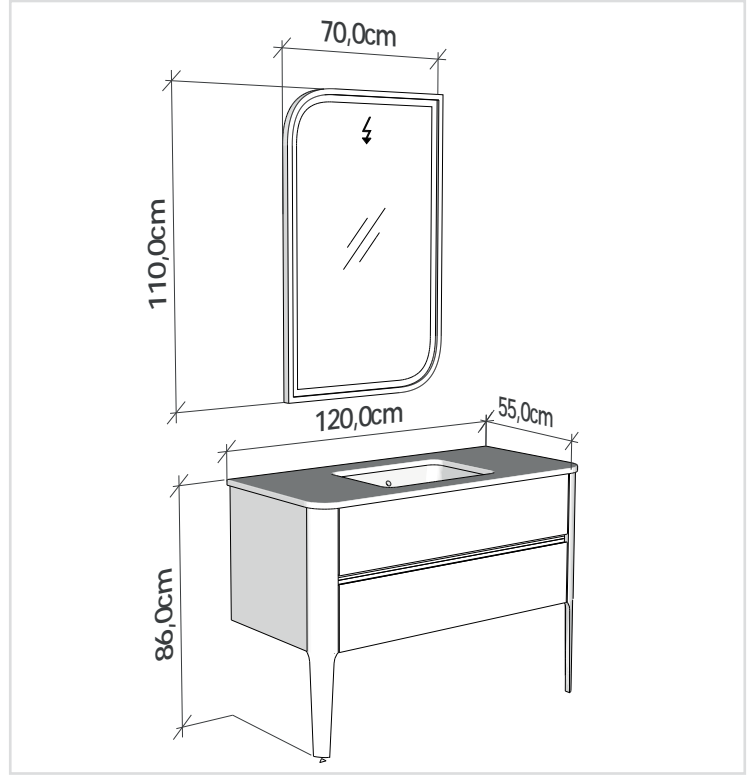

SOFT 120 cm

Led aydınlatmalı dikdörtgen ayna. Tezgah altı seramik lavabo.
Rectangular Mirror with led illumination.Under counter ceramic washbasin.