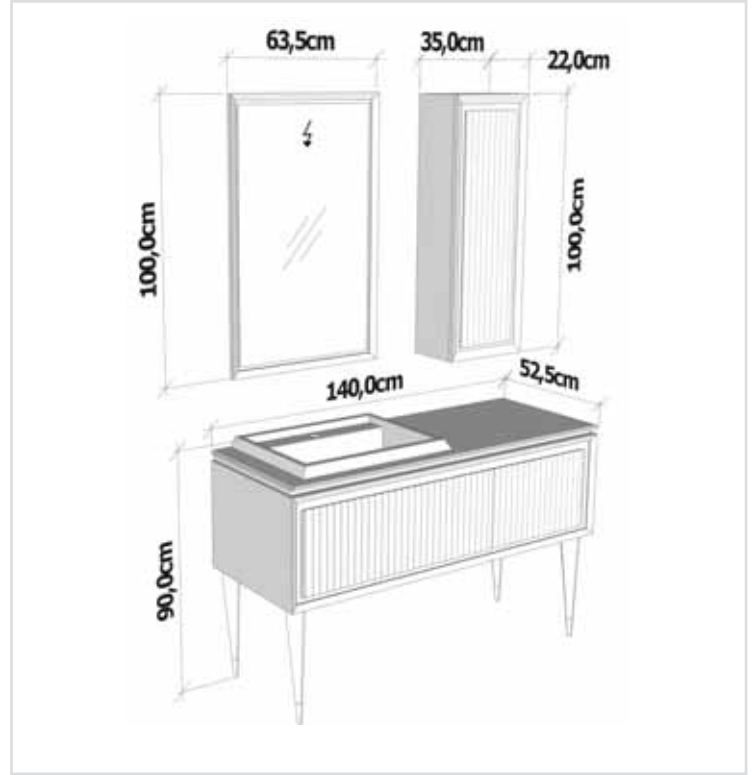

# Glamor 100

**GLAMOR 180 cm**

Led aydınlatmalı ayna.Yarım tezgah üstü nanopol lavabo.Nanopol tezgah.  
Mirror with led illumination. Nanopol semi over countertop washbasin.  
Nanopol countertop.

**GLAMOR 140 cm**

Led aydınlatmalı ayna.Yarım tezgah üstü nanopol lavabo.  
Nanopol tezgah.  
Mirror with led illumination. Nanopol semi over countertop washbasin.  
Nanopol countertop.

**GLAMOR 120 cm**

Led aydınlatmalı ayna.Yarım tezgah üstü nanopol lavabo.  
Nanopol tezgah.  
Mirror with led illumination. Nanopol semi over countertop washbasin.  
Nanopol countertop.