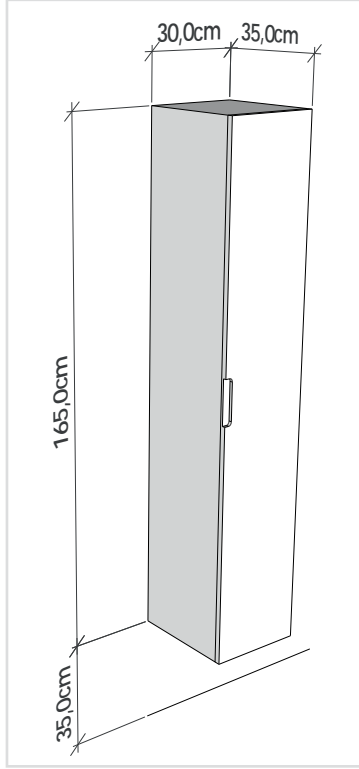

CARINE

Boy dolabı
Tall cabinet