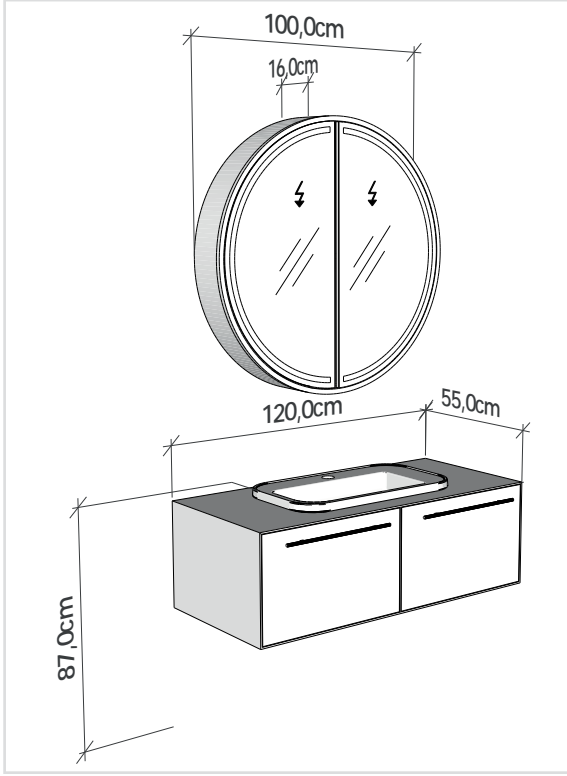

LİTA 120 cm

Led aydınlatmalı ayna dolabı.Kompakt laminat gövde.
Mirror cabinet with led illumination.Compact laminate body.