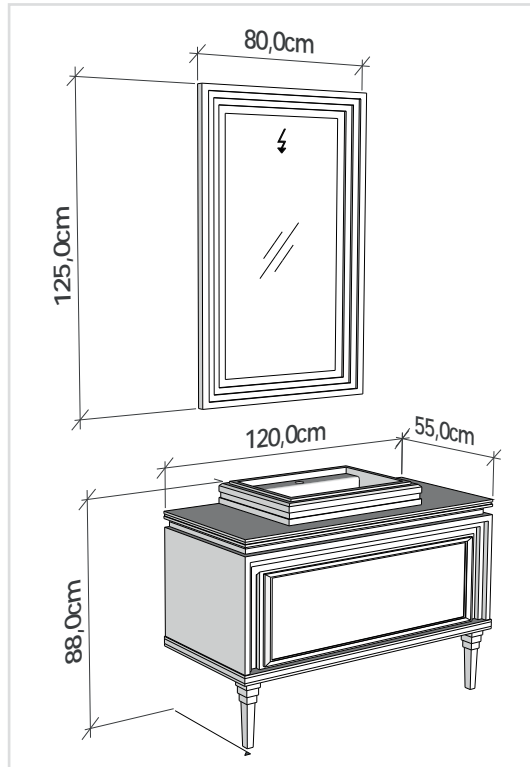

# Majestic 120

**MAJESTIC 180 cm**

Led aydınlatmalı ayna.Tezgah üstü nanopol lavabo.  
Paslanmaz lavabo çerçevesi.  
*Mirror with led illumination. Nanopol overcounter washbasin.  
Stainless steel washbasin frame.*

**MAJESTIC 160 cm**

Led aydınlatmalı ayna.Tezgah üstü nanopol lavabo.  
Mermer ve paslanmaz lavabo çerçevesi.  
*Mirror with led illumination. Nanopol overcounter washbasin.  
Marble and Stainless steel washbasin frame*

**MAJESTIC 140 cm**

Led aydınlatmalı ayna.Grapol tezgah üstü nanopol lavabo.  
Mirror with led illumination.  
*Nanopol overcounter washbasin on grapol counter.*

**MAJESTIC 180 cm**

Led aydınlatmalı ayna.Tezgah üstü nanopol lavabo.  
Paslanmaz lavabo çerçevesi.  
*Mirror with led illumination. Nanopol overcounter washbasin.  
Stainless steel washbasin frame.*