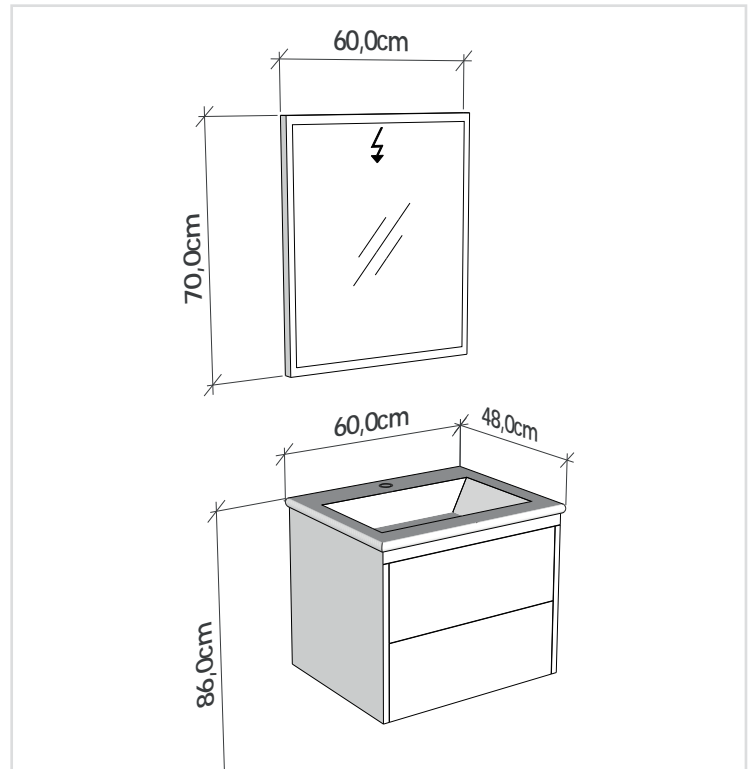

CARINE 60 cm

Led aydınlatmalı ayna. Seramik lavabo.
Mirror with led illumination. Ceramic washbasin.