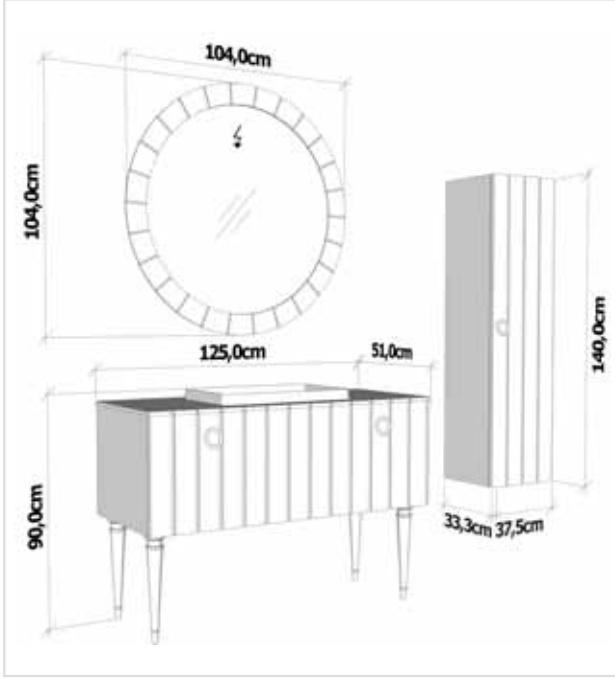

Moka  
*Mocha*

Antrasit  
*Anthracite*

Siyah  
*Black*

Shine 125

Shine 105

**SHINE 125 cm**

Led aydınlatmalı ayna.Nanopol tezgah.  
Mirror with led illumination. Nanopol countertop.

**SHINE 105 cm**