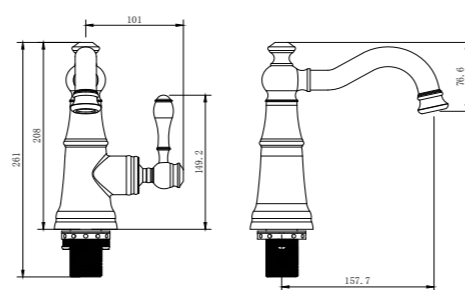

TOPKAPI

BASIN FAUCET / LAVABO ARMATÜRÜ

Ceramic Cartridge
%100 Brass
Ideal Working Pressure 5 Bar
Water Flow Rate 10-12 lt/Min

Seramik Kartuş
%100 Pirinç
İdeal Çalışma Basıncı 5 Bar
Su Akış Miktarı Dakikada 10-12 Lt.

Technical Drawing:
Teknik Çizim:

TOPKAPI

HIGH BASIN FAUCET / YÜKSEK LAVABO ARMATÜRÜ

Ceramic Cartridge
%100 Brass
Ideal Working Pressure 5 Bar
Water Flow Rate 10-12 lt/Min

Seramik Kartuş
%100 Pirinç
İdeal Çalışma Basıncı 5 Bar
Su Akış Miktarı Dakikada 10-12 Lt.

Technical Drawing:
Teknik Çizim:

SWAN BASIN FAUCET / KUĞU LAVABO ARMATÜRÜ

Ceramic Cartridge
%100 Brass
Ideal Working Pressure 5 Bar
Water Flow Rate 10-12 lt/Min

Seramik Kartuş
%100 Pirinç
İdeal Çalışma Basıncı 5 Bar
Su Akış Miktarı Dakikada 10-12 Lt.

Technical Drawing:
Teknik Çizim:

KITCHEN FAUCET / EVİYE ARMATÜRÜ

Swivel Spout
Ceramic Cartridge
%100 Brass
Ideal Working Pressure 5 Bar
Water Flow Rate 8-10 lt/Min

Döner Borulu
Seramik Kartuş
%100 Pirinç
İdeal Çalışma Basıncı 5 Bar
Su Akış Miktarı Dakikada 8-10 Lt.

It is recommended to use filtered angle valve with products to prevent faucet damage due to all kind of pollution that may occur during installation.
Tesisatta oluşabilecek her türlü kirliliğin armatüre zararını önlemek için ürünle birlikte filtrelili ara musluk kullanılması tavsiye edilir.