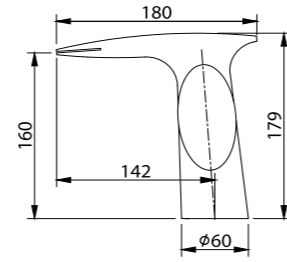

NEST

BASIN FAUCET / LAVABO ARMATÜRÜ

Ideal Working Pressure 5 Bar
Water Flow Rate 8-10 lt/Min

İdeal Çalışma Basıncı 5 Bar
Su Akış Miktarı Dakikada 8-10 Lt.

Technical Drawing:
Teknik Çizim:

SHOWER SET / DUŞ SETİ

150cm Spiral Hose
120cm Slide Pipe Length
Single Function Hand Shower
Ideal Working Pressure 5 Bar
Water Flow Rate 10-12Lt/Min

150 cm Spiral Hortum
120 cm Sürgü Boru Uzunluğu
Tek Fonksiyonlu El Duşu
İdeal Çalışma Basıncı 5 Bar
Su Akış Miktarı Dakikada 10-12 Lt.

NEST

SOAP DISPENSER
SIVI SABUNLUK

SOAP DISH
SABUNLUK

304 Stainless Steel
Electrostatic Coating

304 Paslanmaz Çelik
Elektrostatik Kaplama