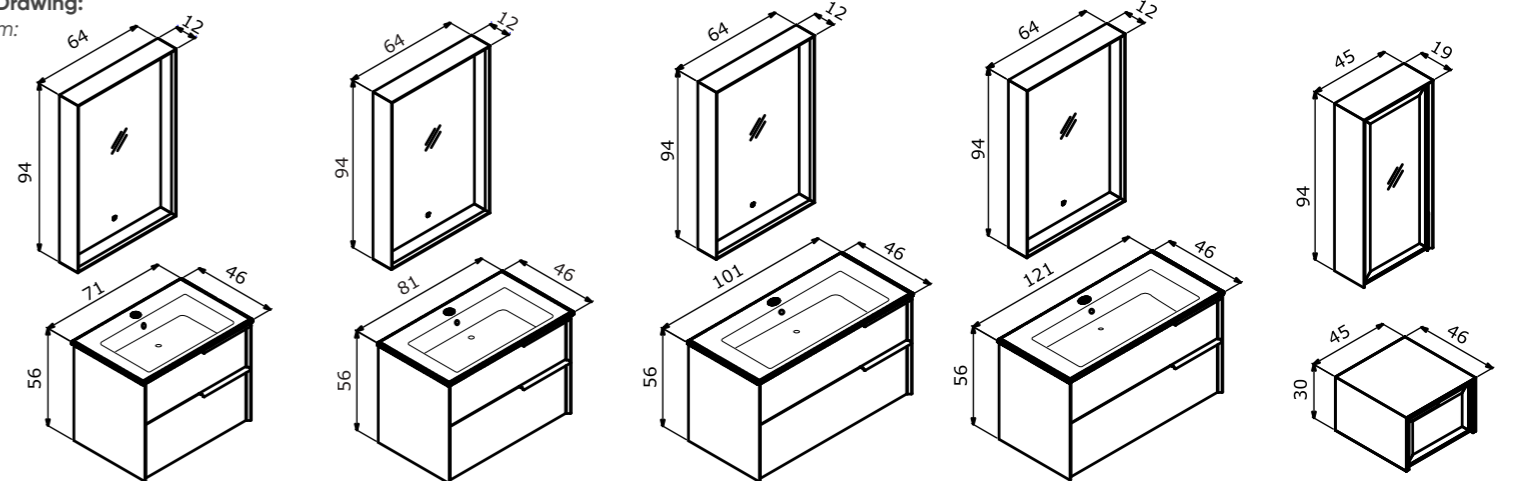

70 cm / 80 cm / 100 cm / 120 cm

Ceramic Basin
Seramik Etajerli Lavabo

Body & Drawer;
Melamine MDF
Gövde ve Çekmece;
Melamin MDF

Metal Drawer with Smoked Glass
Füme Camlı Metal Çekmece

Tall Cabinet; Tempered Smoked Glass Shelf
Boy Dolabı; Temperli Füme Cam Raf

Full Extension & Soft Close Drawer
Tam Açılır Frenli Çekmece

Soft Close Door
Frenli Kapak

IP67 LED Mirror with Touch Sensor
Dokunmatik Sensörlü IP67 LED'li Ayna

Tempered Glass
Temperli Cam

Colors:
Renkler:

Technical Drawing:
Teknik Çizim: