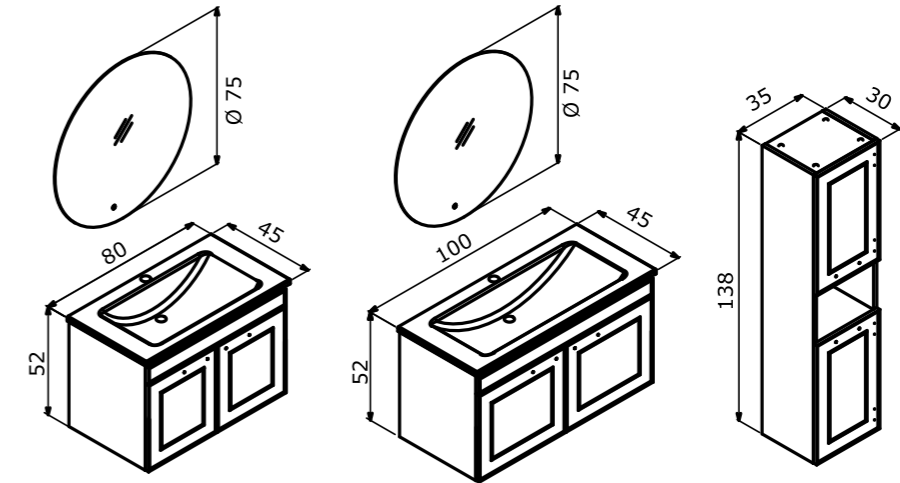

Limpo 80 Matt Anthracite Lacquer / Mat Antrasit Lake