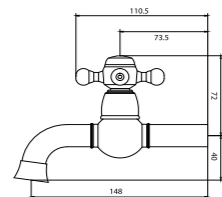

7.6 mm Packing

7.6 mm Salmastra

7.6 mm Packing
Plumbing Connection G 1/2

7.6 mm Salmastra
Tesisat Bağlantısı G 1/2

SHOWER SET / DUŞ SETİ

TR 2400 G
Gold (PVD)
Altın (PVD)

TR 2400 R
Rose (PVD)
Rose (PVD)

TR 1400 C
Chrome
Krom