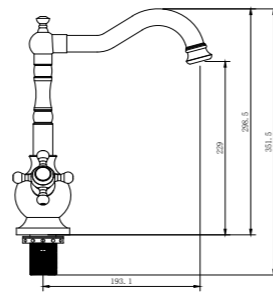

İdeal Working Pressure 5 Bar
Water Flow Rate 8-10 lt/Min

İdeal Çalışma Basıncı 5 Bar
Su Akış Miktarı Dakikada 8-10 Lt.

Technical Drawing:
Teknik Çizim: