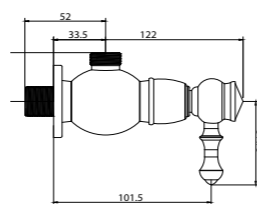

23mm Packing
23mm Salmatra

TP 1480 B
Black Antique
Siyah Antik