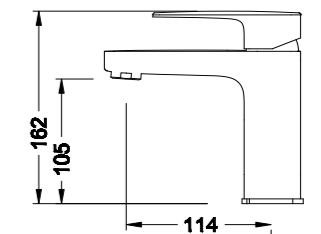

ZEUGMA

BASIN FAUCET / LAVABO ARMATÜRÜ

Ceramic Cartridge
%100 Brass
Ideal Working Pressure 5 Bar
Water Flow Rate 8-10 lt/Min

Seramik Kartuş
%100 Pirinç
İdeal Çalışma Basıncı 5 Bar
Su Akış Miktarı Dakikada 8-10 Lt.

Technical Drawing:
Teknik Çizim:

HIGH BASIN FAUCET / YÜKSEK LAVABO ARMATÜRÜ

Ceramic Cartridge
%100 Brass
Ideal Working Pressure 5 Bar
Water Flow Rate 10-12 lt/Min

Seramik Kartuş
%100 Pirinç
İdeal Çalışma Basıncı 5 Bar
Su Akış Miktarı Dakikada 10-12 Lt.

Technical Drawing:
Teknik Çizim:

It is recommended to use filtered angle valve with products to prevent faucet damage due to all kind of pollution that may occur during installation.
Tesisatta oluşabilecek her türlü kirliliğin armatüre zararını önlemek için ürünle birlikte filtrelili ara musluk kullanılması tavsiye edilir.