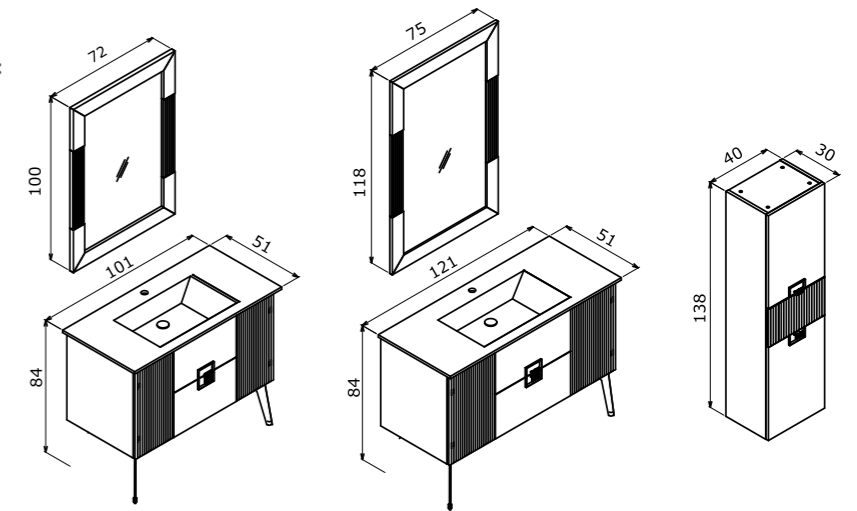

Adria 100 Mat Mink Lacquer / Matt Vizon Lake

Technical Drawing:
Teknik Çizim: