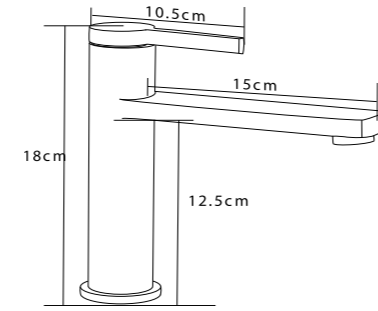

QUATTRO

BASIN FAUCET / LAVABO ARMATÜRÜ

Ceramic Cartridge
Zinc Handle
Body; %100 Brass
Ideal Working Pressure 5 Bar
Water Flow Rate 8-10 Lt/Min

Seramik Kartuş
Zamak Kumanda Kolu
Gövde; %100 Pirinç
İdeal Çalışma Basıncı 5 Bar
Su Akış Miktarı Dakikada 8-10 Lt.

HIGH BASIN FAUCET / YÜKSEK LAVABO ARMATÜRÜ

Ceramic Cartridge
Zinc Handle
Body; %100 Brass
Ideal Working Pressure 5 Bar
Water Flow Rate 8-10 Lt/Min

Seramik Kartuş
Zamak Kumanda Kolu
Gövde; %100 Pirinç
İdeal Çalışma Basıncı 5 Bar
Su Akış Miktarı Dakikada 8-10 Lt.

QUATTRO

%100 Brass
Chrome Plated Over Nickel
Black & White Electrostatic Paint

%100 Pirinç
Nikel Üzeri Krom Kaplama
Siyah & Beyaz Elektrostatik Boya

SOAP DISPENSER
SIVI SABUNLUK

SOAP DISH
SABUNLUK

TOOTHBRUSH HOLDER
DİŞ FIRÇALIK