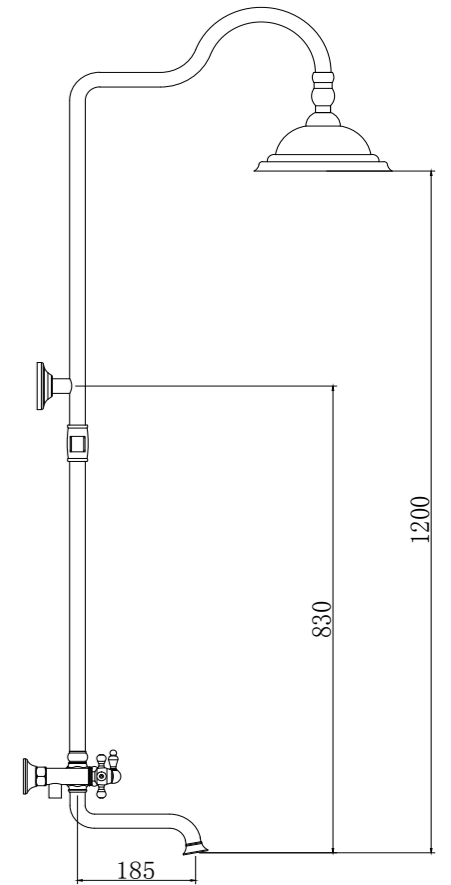

TRUVA

BASIN FAUCET / LAVABO ARMATÜRÜ

İdeal Working Pressure 5 Bar
Water Flow Rate 8-10 lt/Min

İdeal Çalışma Basıncı 5 Bar
Su Akış Miktarı Dakikada 8-10 Lt.

Technical Drawing:
Teknik Çizim:

KITCHEN FAUCET / EVİYE ARMATÜRÜ

İdeal Working Pressure 5 Bar
Water Flow Rate 8-10 lt/Min

İdeal Çalışma Basıncı 5 Bar
Su Akış Miktarı Dakikada 8-10 Lt.

Technical Drawing:
Teknik Çizim:

TAP / AÇ-KAPA MUSLUK

ANGLE TAP / AÇ-KAPA ARA MUSLUK

7.6 mm Packing

7.6 mm Salmastra

7.6 mm Packing
Plumbing Connection G 1/2

7.6 mm Salmastra
Tesisat Bağlantısı G 1/2

SHOWER SET / DUŞ SETİ

150cm Spiral Hose
120cm Slide Pipe Length
Single Function Hand Shower
İdeal Working Pressure 5 Bar
Water Flow Rate 10-12Lt/Min

150 cm Spiral Hortum
120 cm Sürgü Boru Uzunluğu
Tek Fonksiyonlu El Duşu
İdeal Çalışma Basıncı 5 Bar
Su Akış Miktarı Dakikada 10-12 Lt.

Technical Drawing:
Teknik Çizim: