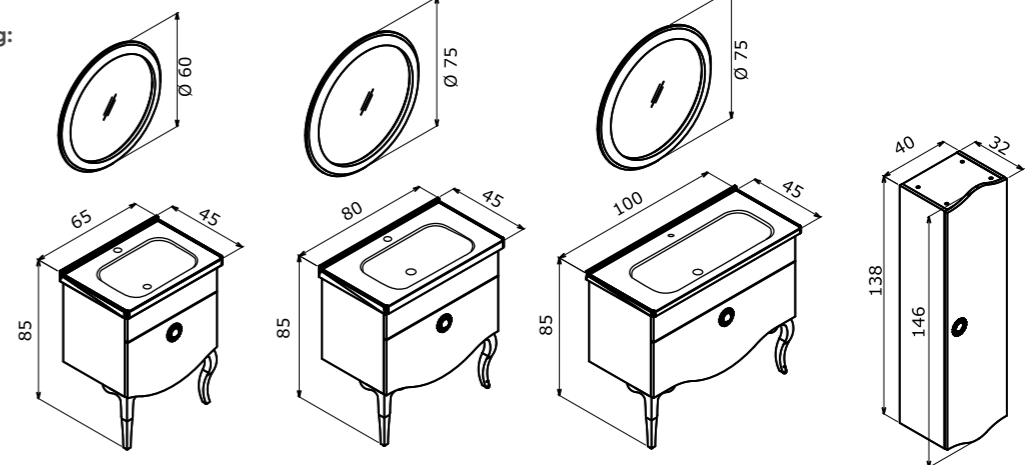

65 cm / 80 cm / 100 cm

Ceramic Basin
Seramik Etajerli Lavabo

Body; Melamine MDF
Gövde; Melamin MDF

Mirror & Drawer;
High Gloss Lacquer MDF
Ayna ve Çekmece;
Parlak Lake MDF

Tall Cabinet; Tempered Glass Shelf
Boy Dolabı; Temperli Cam Raf

Full Extension & Soft Close Drawer
Tam Açılır Frenli Çekmece

Soft Close Door
Frenli Kapak

Framed Ecological Mirror
Çerçevesiz Ekolojik Ayna

Colors:
Renkler:

Technical Drawing:
Teknik Çizim: