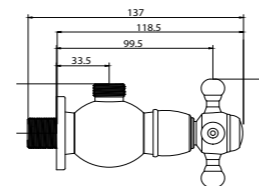

7.6 mm Packing

7.6 mm Salmastra

7.6 mm Packing
Plumbing Connection G 1/2

7.6 mm Salmastra
Tesisat Bağlantısı G 1/2

SHOWER SET / DUŞ SETİ

TR 2400 G
Gold (PVD)
Altın (PVD)

TR 2400 R
Rose (PVD)
Rose (PVD)

TR 1400 C
Chrome
Krom