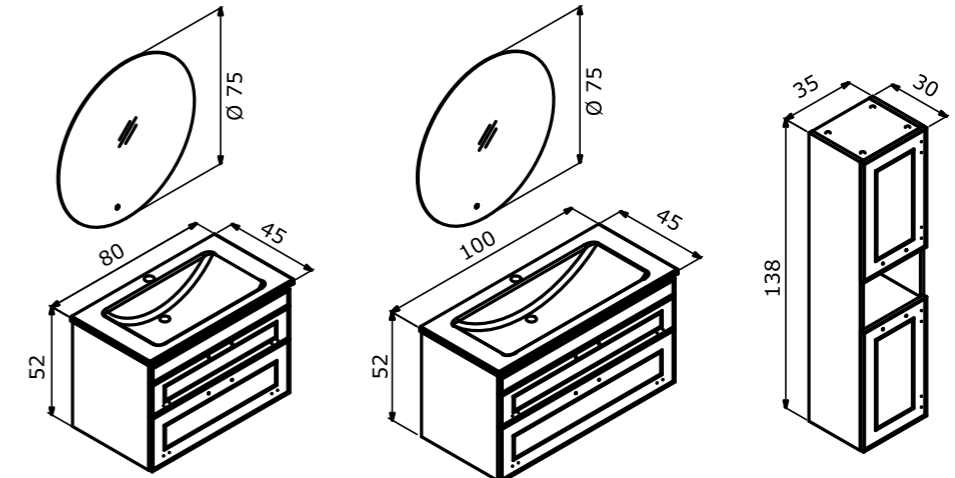

Limpo 80 Matt White Lacquer / Mat Beyaz Lake