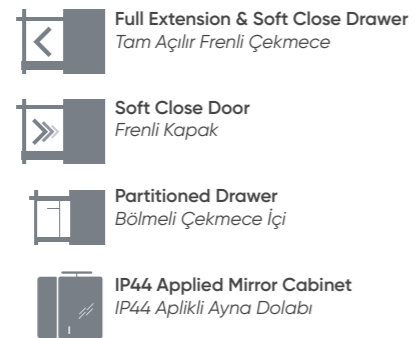

60 cm / 80 cm / 100 cm

Ceramic Basin
Seramik Etajerli Lavabo

Body, Drawer & Door;
Wrapping PVC MDF

Gövde, Çekmece ve Kapak;
MDF üzeri PVC Kaplama

Tall Cabinet; Tempered Glass Shelf
Boy Dolabı; Temperli Cam Raf