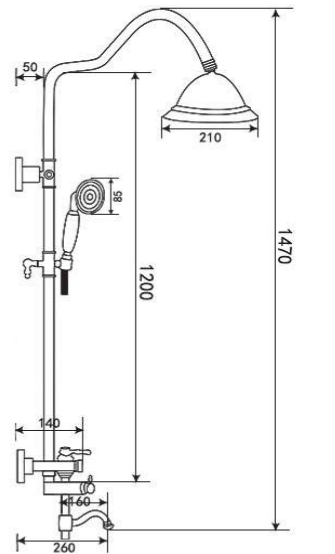

TOPKAPI

SHOWER SET / DUŞ SETİ

Ceramic Cartridge
%100 Brass
150cm Spiral Hose
120cm Slide Pipe Length
Single Function Hand Shower
Ideal Working Pressure 5 Bar
Water Flow Rate 10-12Lt/Min

Seramik Kartuş
%100 Pirinç
150 cm Spiral Hortum
120 cm Sürgü Boru Uzunluğu
Tek Fonksiyonlu El Duşu
İdeal Çalışma Basıncı 5 Bar
Su Akış Miktarı Dakikada 10-12 Lt.

Technical Drawing:
Teknik Çizim:

TAP / AÇ-KAPA MUSLUK

23mm Packing
Plumbing Connection G 1/2

23mm Salmatra
Tesisat Bağlantısı G 1/2

ANGLE TAP / AÇ-KAPA ARA MUSLUK

23mm Packing
23mm Salmatra