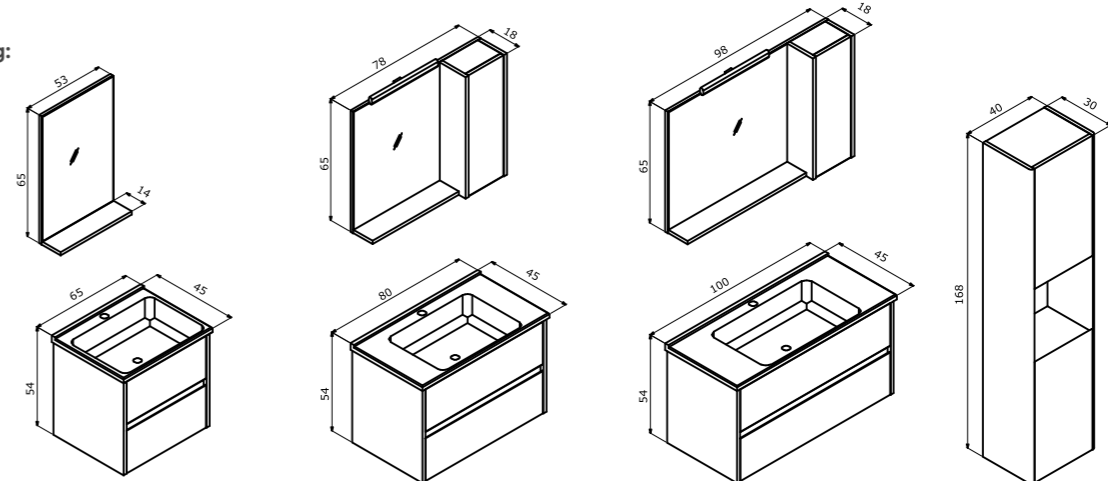

Colors:
Renkler:

Technical Drawing:
Teknik Çizim: