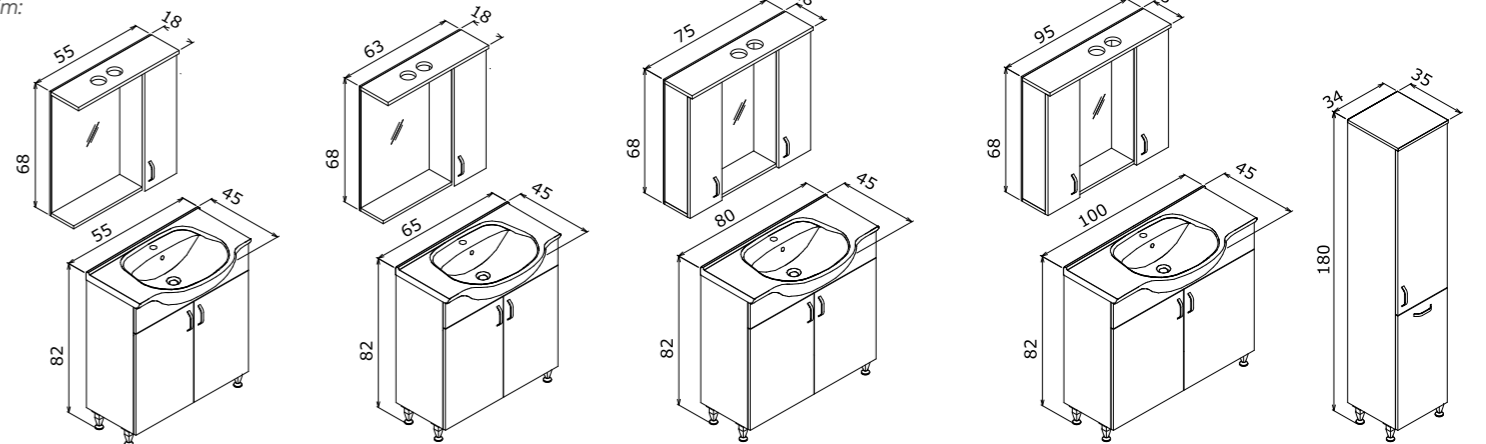

LED Spot with Mirror Cabinet
LED Spotlu Ayna Dolabı

Colors:
Renkler:

White
Beyaz

Freeze Black
Freeze Siyah

Technical Drawing:
Teknik Çizim:

Duru 55 with Hang Freeze Black / Asma Freeze Siyah

Duru

with hang
Asma