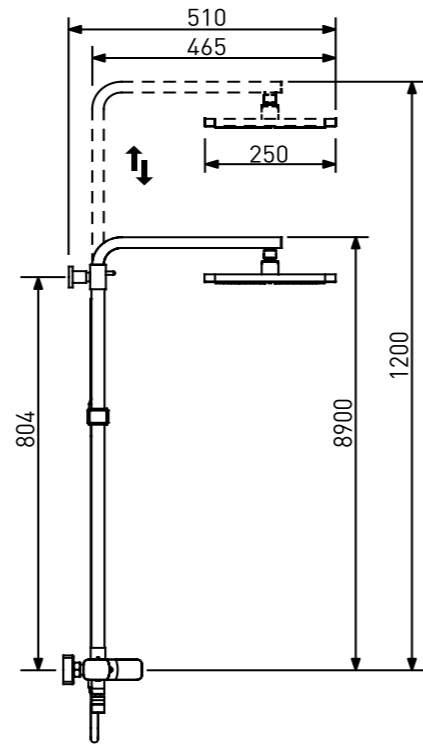

OYKA

Ceramic Cartridge
%100 Brass
150cm Spiral Hose
120cm Slide Pipe Length
Single Function Hand Shower
Ideal Working Pressure 5 Bar
Water Flow Rate 10-12Lt/Min

Seramik Kartuş
%100 Pirinç
150 cm Spiral Hortum
120 cm Sürgü Boru Uzunluğu
Tek Fonksiyonlu El Duşu
İdeal Çalışma Basıncı 5 Bar
Su Akış Miktarı Dakikada 10-12 Lt.

Technical Drawing:
Teknik Çizim: