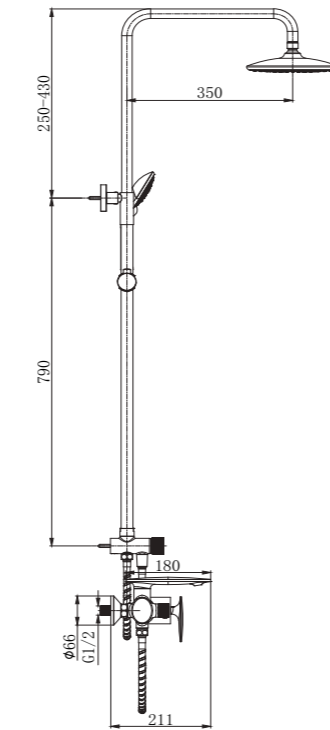

NEST

SOAP DISPENSER
SIVI SABUNLUK

SOAP DISH
SABUNLUK

304 Stainless Steel
Electrostatic Coating

304 Paslanmaz Çelik
Elektrostatik Kaplama