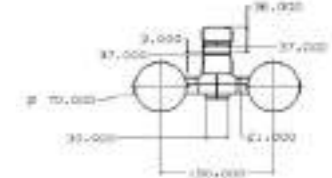

ABS Plastic Hand Shower and Joint
Stainless Steel Hose

ABS Plastik El Duşu ve Mafsal
Paslanmaz Çelik Hortum

Technical Drawing:
Teknik Çizim: