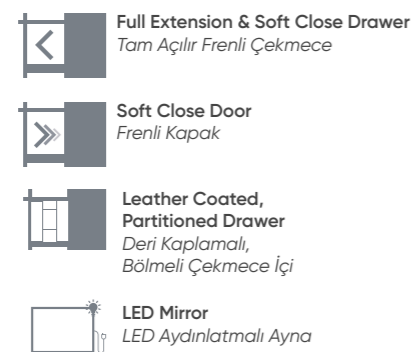

Felice

Fairytale touch
Masalsı dokunuş

Felice 120 Matt Powder Lacquer / Mat Pudra Lake

100 cm / 120 cm / 140 cm

**Semi Concealed Ceramic Sink
Marble Countertop**
Yarı Gömme Seramik Lavabo
Mermer Tezgah

**Body & Drawers;
Matt Lacquer MDF
PVD Coated Metal Foot or Matt
Lacquer Wood Foot**
Gövde ve Çekmece; Mat Lake MDF
PVD Kaplı Metal Ayak veya Mat Lake
Ahşap Ayak

**Tall Cabinet; Tempered Smoked
Glass Shelf**
Boy Dolabı; Temperli Füme Cam Raf

Colors:
Renkler:

Technical Drawing:
Teknik Çizim: