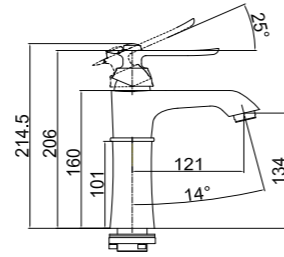

*It is recommended to use filtered angle valve with products to prevent faucet damage due to all kind of pollution that may occur during installation.
*Tesisatta oluşabilecek her türlü kirliliğin armatüre zararını önlemek için ürünle birlikte filtrelili ara musluk kullanılması tavsiye edilir.