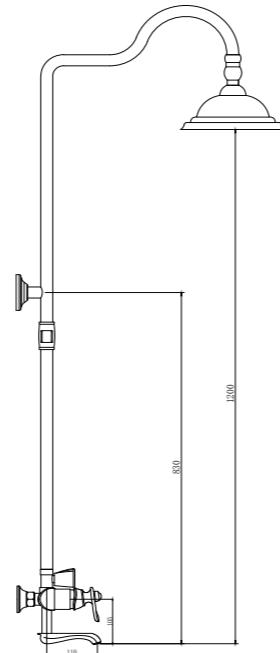

PREMIUM

SOAP DISPENSER
SIVI SABUNLUK

SOAP DISH
SABUNLUK

TOOTHBRUSH HOLDER
DİŞ FIRÇALIK

GLASS SHELF
CAM ETAJER

TOWEL BAR
UZUN HAVLULUK

TOWEL HOLDER
HAVLULUK

DOUBLE ROBE HOOK
İKİLİ ASKILIK

WIRE SPONGE HOLDER
TEKLİ SÜNGERLİK

ROLL HOLDER WITH COVER
KAPAKLI KAĞITLIK