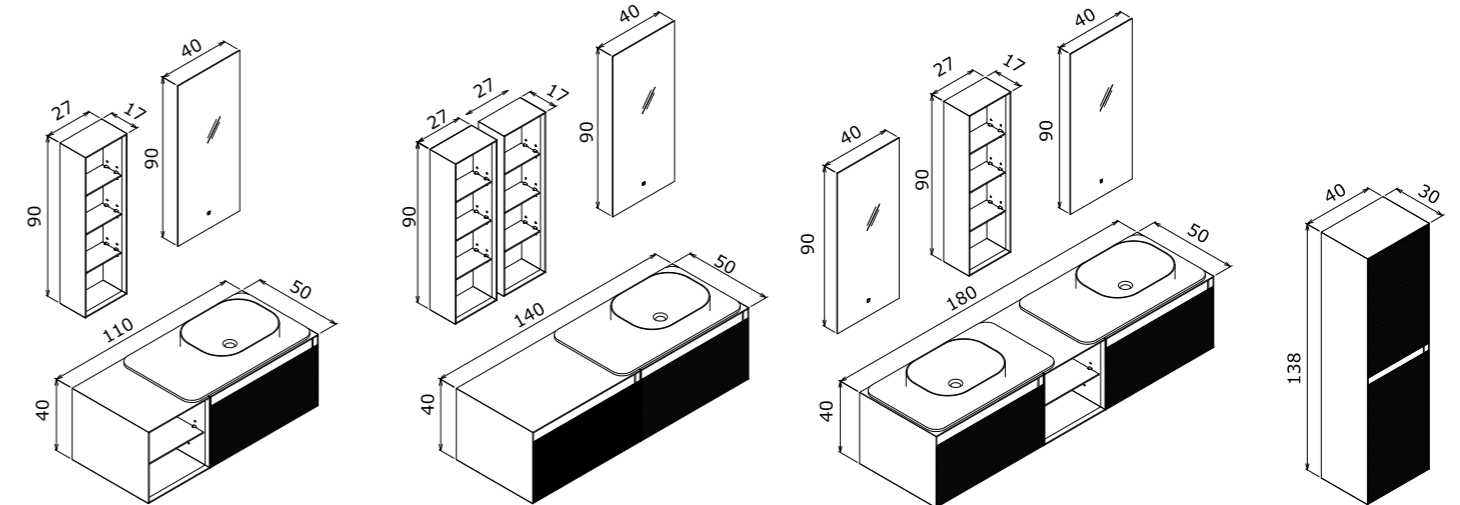

Pacific 180
Mocha Oak Mink / Mocha Meşe Vizon